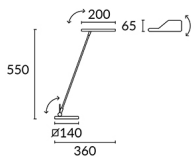

LUMINOTECHNIC FEATURES

Light source: LED CITIZEN

CRI: 80

MacAdam steps: 3

Photobiological risk: RG1