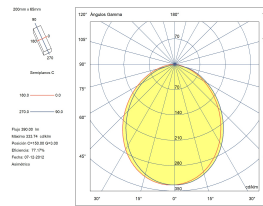

LOGISTICS

Net weight (kg): 1.95

Packaged weight (kg): 2.83

Packaging: 615mm x 225mm x 95mm