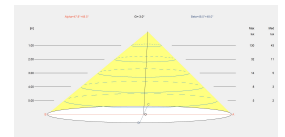

LOGISTICS

Net weight (kg): 1.95

Packaged weight (kg): 2.83

Packaging: 615mm x 225mm x 95mm