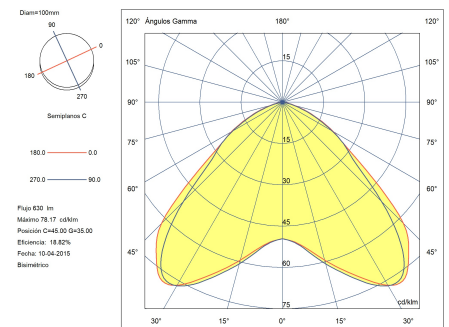

Structure finish: Brown

Max. size of light bulb: 125/80 mm

Recommended light bulb: E27

Voltage / frequency: 100-240V/50-60Hz

Warranty: 5 años

Easily recyclable luminaire

Luminotechnic features

UGR crosswise: 18.8

UGR lengthwise: 18.6

Lampholder	Quantity	Light source power (W)
E27	1	Max. power 15W

Image may not match reference. LedsC4 reserves the right to amend any of the product's components. The data related to flux, power and colour temperature may be subject to changes made by the manufacturer.

Funk

Manel Llusçà

Table lamp Funk E27 15 Brown 119lm

Logistics

x 4

Net weight (kg): 1.8

Packaged weight (kg): 2.45

Packaging: 280mm x 200mm x
530mm