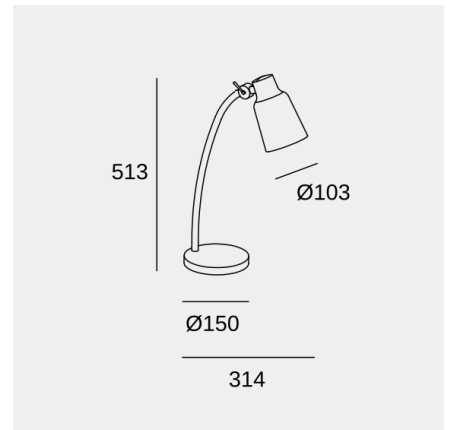

Funk

Manel Lluscà

Table lamp Funk E27 15 Brown 119lm

Technical features

Luminaire total power: 15W

Real lumens: 119

Real lm/W: 8

Structure material: Steel

Structure finish: Brown

Max. size of light bulb: 125/80 mm

Recommended light bulb: E27

Voltage / frequency: 100-240V/50-60Hz

Warranty: 5 años

Easily recyclable luminaire

Luminotechnic features

UGR crosswise: 18.8

UGR lengthwise: 18.6

Lampholder	Quantity	Light source power (W)
E27	1	Max. power 15W

Image may not match reference. LedsC4 reserves the right to amend any of the product's components. The data related to flux, power and colour temperature may be subject to changes made by the manufacturer.

Funk

Manel Llusçà

Table lamp Funk E27 15 Brown 119lm

Logistics

x 4

Net weight (kg): 1.8

Packaged weight (kg): 2.45

Packaging: 280mm x 200mm x
530mm