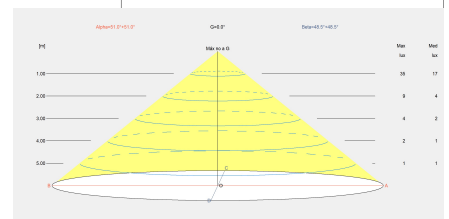

Structure finish: Brown

Max. size of light bulb: 125/80 mm

Recommended light bulb: E27

Voltage / frequency: 100-240V/50-60Hz

Warranty: 5 años

Easily recyclable luminaire

Luminotechnic features

UGR crosswise: 18.8

UGR lengthwise: 18.6

Lampholder	Quantity	Light source power (W)
E27	1	Max. power 15W

Image may not match reference. LedsC4 reserves the right to amend any of the product's components. The data related to flux, power and colour temperature may be subject to changes made by the manufacturer.

Funk

Manel Llusçà

Table lamp Funk E27 15 Brown 119lm

Logistics

x 4

Net weight (kg): 1.8

Packaged weight (kg): 2.45

Packaging: 280mm x 200mm x
530mm