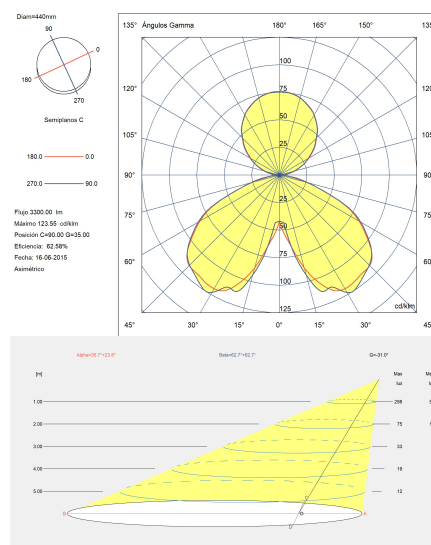

Premium

Jordi Llopis

Table lamp Premium E27 45 2065lm

Technical features

Luminaire total power: 45W

Real lumens: 2065

Real lm/W: 46

Lens / reflector angle: FLOOD 92°

Luminotechnic features

UGR crosswise: 15.1

UGR lengthwise: 15.5

Lampholder	Quantity	Light source power (W)
E27	3	Max. power 15W

Image may not match reference. LedsC4 reserves the right to amend any of the product's components. The data related to flux, power and colour temperature may be subject to changes made by the manufacturer.