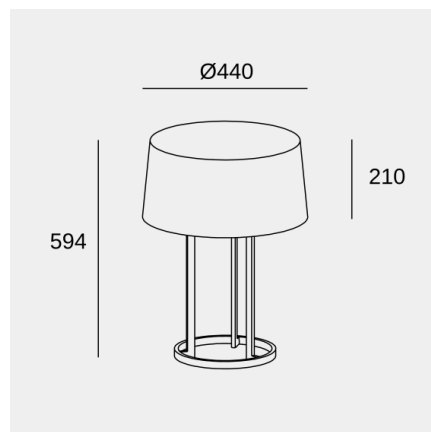

Premium

Jordi Llopis

Table lamp Premium E27 45 2065lm

Technical features

Luminaire total power: 45W

Real lumens: 2065

Real lm/W: 46

Lens / reflector angle: FLOOD 92°

Structure material: Steel

Diffuser material: Textile, Methacrylate

Diffuser finish: Black, Matt

Max. size of light bulb: 140/52 mm

Recommended light bulb: E27

Voltage / frequency: 100-240V/50-60Hz

Warranty: 5 años

Luminotechnic features

UGR crosswise: 15.1

UGR lengthwise: 15.5

Lampholder	Quantity	Light source power (W)
E27	3	Max. power 15W

Image may not match reference. LedsC4 reserves the right to amend any of the product's components. The data related to flux, power and colour temperature may be subject to changes made by the manufacturer.

Premium

Jordi Llopis

Table lamp Premium E27 45 2065lm

Logistics

x 1

Net weight (kg): 3.585

Packaged weight (kg): 5.965

Packaging: 340mm x 340mm x
540mm