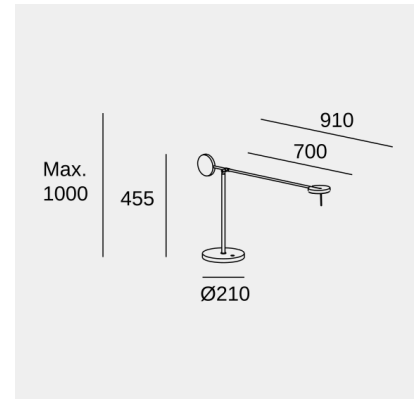

### Technical features

- Luminaire total power: 11.2W
- Real lumens: 496
- Real lm/W: 44
- Correlated Colour Temperature (CCT): LED warm-white 2700K
- Structure material: Steel, Aluminium
- Structure finish: Black
- Diffuser material: Methacrylate
- Diffuser finish: Tinted
- Driver Brand: HEP
- Voltage / frequency: 100-240V/50-60Hz
- Dimming protocol: TOUCH DIMMING
- Power Factor: 0.50
- Useful life: 50,000h L80B20
- Warranty: 5 years

### Luminotechnic features

- CRI: 90
- MacAdam steps: 5
- Photobiological risk: RGO
- UGR crosswise: 25.8
- UGR lengthwise: 25.4

Lampholder	Quantity	Light source power (W)	Correlated Colour Temperature (CCT)
LED	1	9W	LED warm-white 2700K