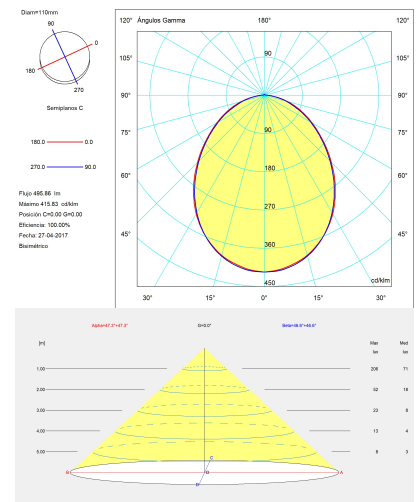

### Technical features

- Luminaire total power: 11.2W
- Real lumens: 496
- Real lm/W: 44
- Correlated Colour Temperature (CCT): LED warm-white 2700K
- Structure material: Steel, Aluminium
- Structure finish: Black
- Diffuser material: Methacrylate
- Diffuser finish: Tinted
- Driver Brand: HEP
- Voltage / frequency: 100-240V/50-60Hz
- Dimming protocol: TOUCH DIMMING
- Power Factor: 0.50
- Useful life: 50,000h L80B20
- Warranty: 5 years

### Luminotechnic features

- CRI: 90
- MacAdam steps: 5
- Photobiological risk: RGO
- UGR crosswise: 25.8
- UGR lengthwise: 25.4

Lampholder	Quantity	Light source power (W)	Correlated Colour Temperature (CCT)
LED	1	9W	LED warm-white 2700K