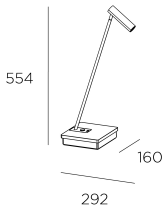

E-lamp

Francesc Vilaró

10-7606-05-05

Table lamp E-lamp LED 2.2W 2700K Metallic black 141lm

TECHNICAL FEATURES

Power (W)-1 : 2.2W
 Total power consumption of light (W) : 3.2W
 Real lumens : 141
 Real lm/W : 44
 Colour temperature-1 : LED warm-white 2700K
 Lens / reflector angle : SPOT 16°
 Structure material : Aluminium
 Structure finish : Metallic black
 Useful life : 50.000h L80B20

Equipment included : Yes, electronic
 Brand : HEP
 Voltage / frequency : 100-240V/50-60Hz
 Warranty : 5 Years
 Max. temperature : 25°C
 Energy efficiency : LED A++

LUMINOTECHNIC FEATURES

Light source: LED CREE
 CRI: 90
 MacAdam steps: 3
 Photobiological risk: RG2
 UGR
 UGR crosswise: 18.2
 UGR lengthwise: 18.2

LOGISTICS

Net weight (kg): 2.01
 Packaged weight (kg): 4.08
 Packaging: 635mm x 275mm x 225mm