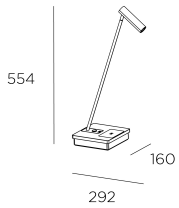

E-lamp Wireless

Francesc Vilaró

10-7607-05-05

Table lamp E-lamp Wireless LED 2.2W 2700K Metallic black 141lm

TECHNICAL FEATURES

Power (W)-1 : 2.2W

Total power consumption of light (W) : 3.2W

Real lumens : 141

Real lm/W : 44

Colour temperature-1 : LED warm-white 2700K

Lens / reflector angle : SPOT 16°

Structure material : Aluminium

Structure finish : Metallic black

Useful life : 50.000h L80B20

Equipment included : Yes, electronic

Packaging: 635mm x 275mm x 225mm