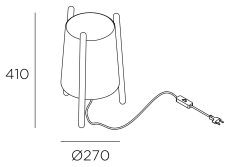

Woody

Gemma Bernal

10-8106-14-14

Table lamp Woody E27 40W White

TECHNICAL FEATURES

IP20

Power (W) : Max. power 40W

Total power consumption of light (W) : 40W

Warranty : 5 Years

Max. temperature : 25°C

Energy efficiency : Light bulb not included

LUMINOTECHNIC FEATURES

Lampholder: 1 x E27

LOGISTICS

Net weight (kg): 0.74

Packaged weight (kg): 1.37

Packaging: 450mm x 305mm x 280mm

4 Un