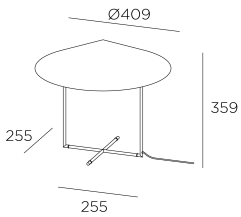

Big

Llahona

10-8430-05-05

Table lamp Big LED 12W 2700K 3 STEPS DIMMING Metallic black 644lm

TECHNICAL FEATURES

Power (W)-1 : 12W

Power (W)-2 : 12W

Total power consumption of light (W) : 14W

Real lumens : 644

Real lm/W : 46

Colour temperature-1 : LED warm-white 2700K

Colour temperature-2 : LED neutral-white 4000K

Lens / reflector angle : HORIZONTAL 109°

Structure material : Steel

Structure finish : Metallic black

Diffuser material : Methacrylate

Diffuser finish : Opal white

Useful life : 50.000h L80B20

Equipment included : Yes, electronic

Brand : MEAN WELL

Voltage / frequency : 100-240V/50-60Hz

Warranty : 5 Years

Max. temperature : 25°C

LUMINOTECHNIC FEATURES

Light source: LED SAMSUNG

CRI: 90

MacAdam steps: 3

Photobiological risk: RG0

Light source: LED SAMSUNG

CRI: 90

MacAdam steps: 3

Photobiological risk: RG0

UGR

UGR crosswise: 20.6

UGR lengthwise: 20.6

LOGISTICS

Packaging: 460mm x 460mm x 145mm