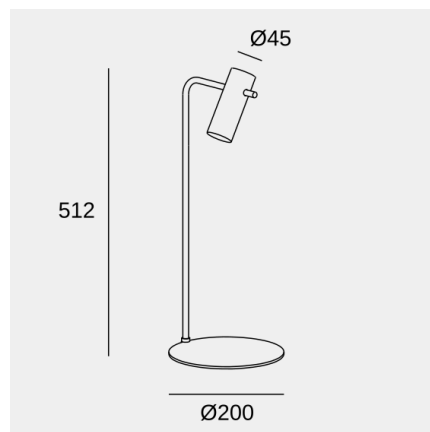

### Technical features

Luminaire total power: 15W

Structure material: Aluminium

Structure finish: Stone grey

Recommended light bulb: E27

Voltage / frequency: 100-240V/50-60Hz

Warranty: 5 años

Easily recyclable luminaire

### Luminotechnic features

UGR crosswise: NA

UGR lengthwise: NA

Lampholder	Quantity	Light source power (W)
E27	1	Max. power 15W

Image may not match reference. LedsC4 reserves the right to amend any of the product's components. The data related to flux, power and colour temperature may be subject to changes made by the manufacturer.

### Logistics

x 1

Net weight (kg): 1.78

Packaged weight (kg): 2.25

Packaging: 550mm x 220mm x 80mm

Image may not match reference. LedsC4 reserves the right to amend any of the product's components. The data related to flux, power and colour temperature may be subject to changes made by the manufacturer.