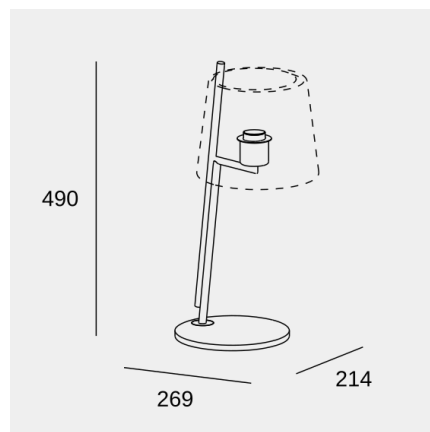

CLIP

Nahtrang Design

Table lamp CLIP E27 15 Black

Technical features

Luminaire total power: 15W

Structure material: Steel

Structure finish: Black

Recommended light bulb: E27

Voltage / frequency: 100-240V/50-60Hz

Warranty: 5 años

Easily recyclable luminaire

Luminotechnic features

UGR crosswise: NA

UGR lengthwise: NA

Lampholder	Quantity	Light source power (W)
E27	1	Max. power 15W

CLIP

Nahtrang Design

Table lamp CLIP E27 15 Black

Logistics

x 8

Net weight (kg): 3

Packaged weight (kg): 3.85

Packaging: 245mm x 120mm x
550mm