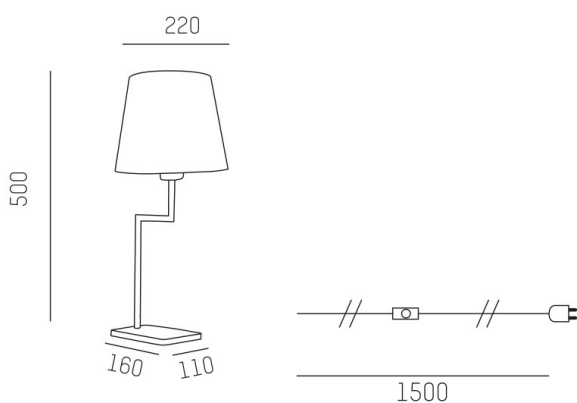

## SPENC

120-50010650

SPENC T TABLE LUMINAIRE black, similar to RAL 9005/9003, decor white, light output indirect, dimmability: not dimmable, cable black, synthetic fabric, IP20 cable length 1500mm

## DRAWING

## TECHNICAL DETAILS

|                     |                         |
|---------------------|-------------------------|
| No. of bulb holders | 1x                      |
| Socket              | E27                     |
| Dimming             | not dimmable            |
| Light output        | indirect                |
| Height [mm]         | 500                     |
| Diameter [mm]       | 220                     |
| IP protection class | IP20                    |
| Voltage class       | protection cl. II       |
| Net weight [kg]     | 2,05                    |
| Colour lamp         | black                   |
| RAL                 | 9005/9003               |
| Colour decor        | white                   |
| Electric wire       | black, synthetic fabric |
| EAN-Number          | 9010506308839           |