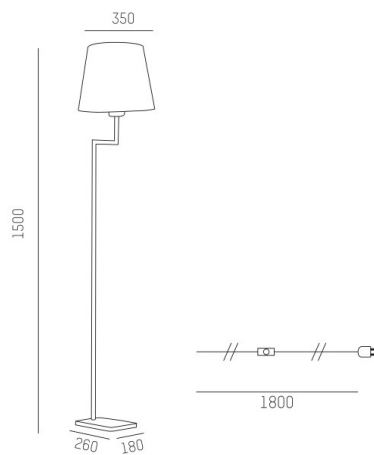

SPENC

120-60010650

SPENC F FLOOR LAMP black, similar to RAL 9005/9003, decor white, light output indirect, dimmability: not dimmable, cable black, synthetic fabric, IP20 Cable length 1800mm

DRAWING

TECHNICAL DETAILS

No. of bulb holders	1x
Socket	E27
Dimming	not dimmable
Light output	indirect
Height [mm]	1500
Diameter [mm]	350
IP protection class	IP20
Voltage class	protection cl. II
Net weight [kg]	5,05
Colour lamp	black
RAL	9005/9003
Colour decor	white
Electric wire	black, synthetic fabric
EAN-Number	9010506308853

LIGHT DISTRIBUTION CURVE

The values are rated values. Power and luminous flux are initially subject to a tolerance of +/- 10%. Colour temperature tolerance: +/- 150 K. The values apply to an ambient temperature of 25°C unless otherwise specified.