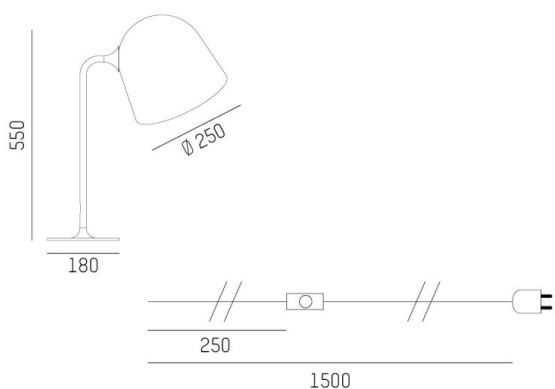

## BEANY

122-020212000060a

BEANY T TABLE LUMINAIRE made of aluminium, black, similar to RAL 9005, shade made from recycled PET felt anthrazite, beam see light source, light output direct, dimmability: cable dimmer, cable black, adapter/ceiling base black, IP20 Use at least 7W LED retrofit

## DRAWING

## LIGHT DISTRIBUTION CURVE

## TECHNICAL DETAILS

Bulb type	AGL A60 7W
No. of bulb holders	1x
Socket	E27
Luminous flux [lm]	siehe Leuchtmittel
Colour temp. [K]	siehe Leuchtmittel
CRI	siehe Leuchtmittel
Optics	shade made from recycled PET felt
Designer	Serge Cornelissen
Dimming	cable dimmer
Light output	direct
Beam angle [°]	siehe Leuchtmittel
Voltage [V]	220-240V 50/60Hz
Material	aluminium
Height [mm]	564
Diameter [mm]	252
IP protection class	IP20
Voltage class	protection cl. II
Net weight [kg]	2,64
Colour lamp	black
RAL	9005
Colour of glass/shade	anthrazite
Colour adapter/ceiling base	black
Electric wire	black
EAN-Number	9010506680140