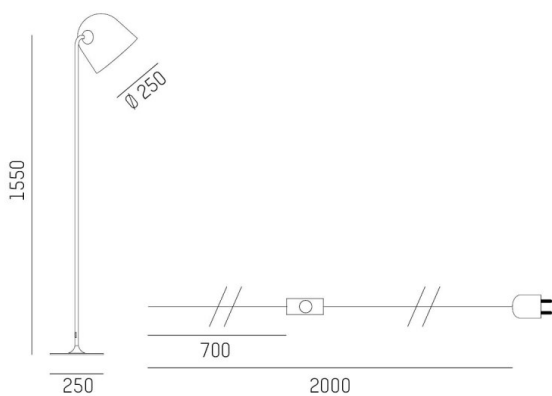

## BEANY

122-030112000060a

BEANY F FLOOR LAMP made of aluminium, black, similar to RAL 9005, shade made from recycled PET felt anthrazite, beam see light source, light output direct, dimmability: cable dimmer, cable black, IP20 Use at least 7W LED retrofit

## DRAWING

## LIGHT DISTRIBUTION CURVE

## TECHNICAL DETAILS

Bulb type	AGL A60 7W
No. of bulb holders	1x
Socket	E27
Luminous flux [lm]	siehe Leuchtmittel
Colour temp. [K]	siehe Leuchtmittel
CRI	siehe Leuchtmittel
Optics	shade made from recycled PET felt
Designer	Serge Cornelissen
Dimming	cable dimmer
Light output	direct
Beam angle [°]	siehe Leuchtmittel
Voltage [V]	220-240V 50/60Hz
Material	aluminium
Height [mm]	1599
Diameter [mm]	250
IP protection class	IP20
Voltage class	protection cl. II
Net weight [kg]	132,36
Colour lamp	black
RAL	9005
Colour of glass/shade	anthrazite
Electric wire	black
EAN-Number	9010506680164