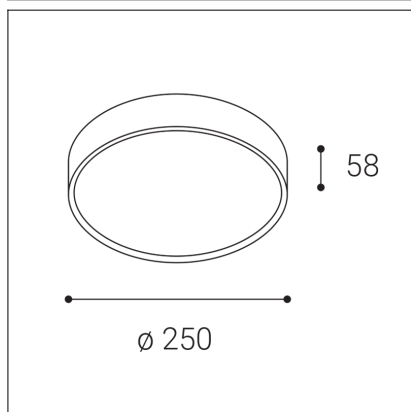

MIRA 25, W

Code: 1234251
Color: WHITE / RAL 9016
Material: ALUMINIUM/PC
Power: 9-18W
Color temperature: 3000/3500/4000K
Lumen output: 750-1850lm
Efficacy: 103lm/W
Color rendering index: 80+
SDCM: < 3
Light beam angle: 110°
Light Source: LED
Dimmable: ON/OFF
LED lifetime: L80B20 50.000h
Driver: 230-450 mA
Voltage / Frequency: 220-240V/50-60Hz
Dimensions luminaire: d250 mm x h58 mm
Product weight kg: 1,1 kg
Packing carton: 10
Package dimensions: 300 mm x 300 mm x 85 mm