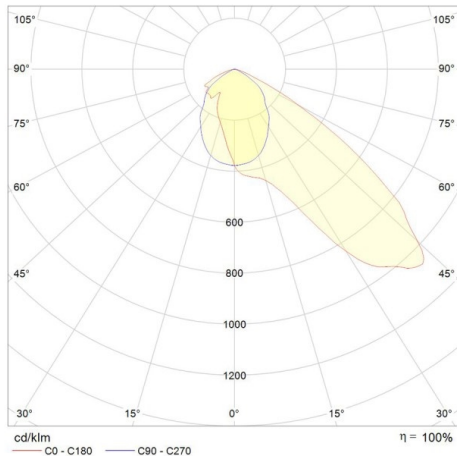

RODIO

125-41475700

RODIO ASYM LED FLOODLIGHTS made of aluminium, grey, transparent glass beam asymmetric, light output direct, tilting 90°, with converter, dimmability: not dimmable, IP66

DRAWING

TECHNICAL DETAILS

System perform. [W]	157
Bulb type	LED
Luminous flux [lm]	23715
Colour temp. [K]	4000K
CRI	>80
Optics	transparent glass
Converter	with converter
Dimming	not dimmable
Light output	direct
Beam angle [°]	asymmetrisch
Voltage [V]	220-240V 50/60Hz
Material	aluminium
Length [mm]	333
Width [mm]	80
Height [mm]	568
IP protection class	IP66
Voltage class	protection cl. II
Shock resistance	IK08
Net weight [kg]	6,09
Colour lamp	grey
EAN-Number	8012952135725
Lifetime [h]	80 000
Ambient temperature	-20° bis +40°
Energy efficiency cl.	C

LIGHT DISTRIBUTION CURVE

The values are rated values. Power and luminous flux are initially subject to a tolerance of +/- 10%. Colour temperature tolerance: +/- 150 K. The values apply to an ambient temperature of 25°C unless otherwise specified.