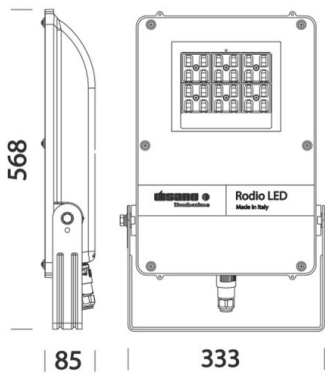

RODIO

125-41475700

RODIO ASYM LED FLOODLIGHTS made of aluminium, grey, transparent glass beam asymmetric, light output direct, tilting 90°, with converter, dimmability: not dimmable, IP66

DRAWING

TECHNICAL DETAILS

System perform. [W]	157
Bulb type	LED
Luminous flux [lm]	23715
Colour temp. [K]	4000K
CRI	>80
Optics	transparent glass
Converter	with converter
Dimming	not dimmable
Light output	direct
Beam angle [°]	asymmetrisch
Voltage [V]	220-240V 50/60Hz
Material	aluminium
Length [mm]	333
Width [mm]	80
Height [mm]	568
IP protection class	IP66
Voltage class	protection cl. II
Shock resistance	IK08
Net weight [kg]	6,09
Colour lamp	grey
EAN-Number	8012952135725
Lifetime [h]	80 000
Ambient temperature	-20° bis +40°
Energy efficiency cl.	C