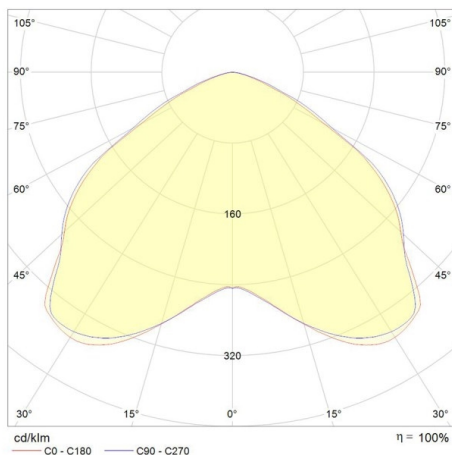

RODIO

125-41478700

RODIO SYM LED FLOODLIGHTS made of aluminium, grey, transparent glass beam symmetric, light output direct, tilting 90°, with converter, dimmability: not dimmable, IP66

DRAWING

TECHNICAL DETAILS

System perform. [W]	157
Bulb type	LED
Luminous flux [lm]	23254
Colour temp. [K]	4000K
CRI	>80
Optics	transparent glass
Converter	with converter
Dimming	not dimmable
Light output	direct
Beam angle [°]	symmetrisch
Voltage [V]	220-240V 50/60Hz
Material	aluminium
Length [mm]	333
Width [mm]	85
Height [mm]	568
IP protection class	IP66
Voltage class	protection cl. II
Shock resistance	IK08
Net weight [kg]	6,08
Colour lamp	grey
EAN-Number	8012952135817
Lifetime [h]	80 000
Ambient temperature	-20° bis +40°
Energy efficiency cl.	C
No. of luminaires B16A	8

LIGHT DISTRIBUTION CURVE

The values are rated values. Power and luminous flux are initially subject to a tolerance of +/- 10%. Colour temperature tolerance: +/- 150 K. The values apply to an ambient temperature of 25°C unless otherwise specified.