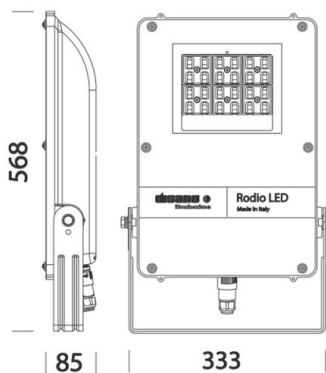

RODIO

125-41478700

RODIO SYM LED FLOODLIGHTS made of aluminium, grey, transparent glass beam symmetric, light output direct, tilting 90°, with converter, dimmability: not dimmable, IP66

DRAWING

TECHNICAL DETAILS

System perform. [W]	157
Bulb type	LED
Luminous flux [lm]	23254
Colour temp. [K]	4000K
CRI	>80
Optics	transparent glass
Converter	with converter
Dimming	not dimmable
Light output	direct
Beam angle [°]	symmetrisch
Voltage [V]	220-240V 50/60Hz
Material	aluminium
Length [mm]	333
Width [mm]	85
Height [mm]	568
IP protection class	IP66
Voltage class	protection cl. II
Shock resistance	IK08
Net weight [kg]	6,08
Colour lamp	grey
EAN-Number	8012952135817
Lifetime [h]	80 000
Ambient temperature	-20° bis +40°
Energy efficiency cl.	C
No. of luminaires B16A	8