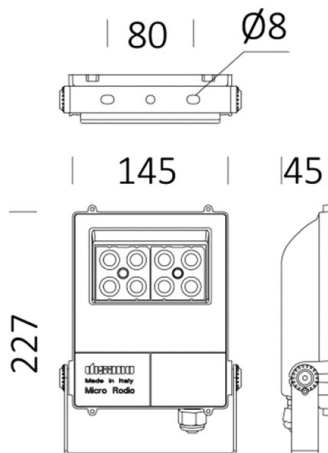

RODIO

125-41489000

MICRO RODIO SYMMETRIC WIDE FLOODLIGHTS made of aluminium, grey, transparent glass beam symmetric, light output direct, tilting 90°, with converter, dimmability: not dimmable, cable black, IP66

DRAWING

TECHNICAL DETAILS

System perform. [W]	28
Bulb type	LED
Luminous flux [lm]	3056
Colour temp. [K]	4000K
CRI	>80
Optics	transparent glass
Converter	with converter
Dimming	not dimmable
Light output	direct
Beam angle [°]	symmetrisch
Voltage [V]	220-240V 50/60Hz
Material	aluminium
Length [mm]	145
Width [mm]	45
Height [mm]	227
IP protection class	IP66
Voltage class	protection cl. I
Shock resistance	IK08
Net weight [kg]	1,17
Colour lamp	grey
Electric wire	black
EAN-Number	8012952151527
Lifetime [h]	L80 B10 50 000
Ambient temperature	-20° bis +40°
Energy efficiency cl.	C

LIGHT DISTRIBUTION CURVE

The values are rated values. Power and luminous flux are initially subject to a tolerance of +/- 10%. Colour temperature tolerance: +/- 150 K. The values apply to an ambient temperature of 25°C unless otherwise specified.