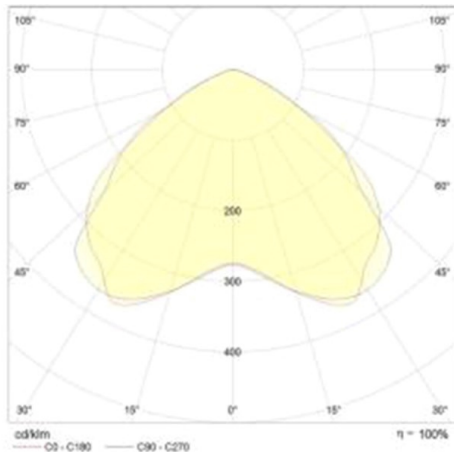

RODIO

125-41489000

MICRO RODIO SYMMETRIC WIDE FLOODLIGHTS made of aluminium, grey, transparent glass beam symmetric, light output direct, tilting 90°, with converter, dimmability: not dimmable, cable black, IP66

DRAWING

TECHNICAL DETAILS

System perform. [W]	28
Bulb type	LED
Luminous flux [lm]	3056
Colour temp. [K]	4000K
CRI	>80
Optics	transparent glass
Converter	with converter
Dimming	not dimmable
Light output	direct
Beam angle [°]	symmetrisch
Voltage [V]	220-240V 50/60Hz
Material	aluminium
Length [mm]	145
Width [mm]	45
Height [mm]	227
IP protection class	IP66
Voltage class	protection cl. I
Shock resistance	IK08
Net weight [kg]	1,17
Colour lamp	grey
Electric wire	black
EAN-Number	8012952151527
Lifetime [h]	L80 B10 50 000
Ambient temperature	-20° bis +40°
Energy efficiency cl.	C

LIGHT DISTRIBUTION CURVE

The values are rated values. Power and luminous flux are initially subject to a tolerance of +/- 10%. Colour temperature tolerance: +/- 150 K. The values apply to an ambient temperature of 25°C unless otherwise specified.