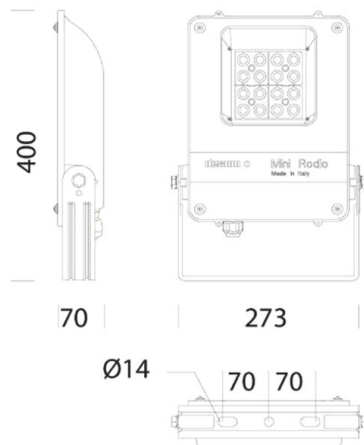

RODIO

125-41491100

MINI RODIO ASYM FLOODLIGHTS made of aluminium, grey, transparent glass beam asymmetric, light output direct, tilting 90°, with converter, dimmability: not dimmable, IP66

DRAWING

TECHNICAL DETAILS

System perform. [W]	73
Bulb type	LED
Luminous flux [lm]	11436
Colour temp. [K]	4000K
CRI	>80
Optics	transparent glass
Converter	with converter
Dimming	not dimmable
Light output	direct
Beam angle [°]	asymmetrisch
Voltage [V]	220-240V 50/60Hz
Material	aluminium
Length [mm]	273
Width [mm]	70
Height [mm]	400
IP protection class	IP66
Voltage class	protection cl. II
Shock resistance	IK08
Net weight [kg]	3,72
Colour lamp	grey
EAN-Number	8012952146011
Lifetime [h]	80 000
Ambient temperature	-20° bis +40°
Energy efficiency cl.	C

LIGHT DISTRIBUTION CURVE

The values are rated values. Power and luminous flux are initially subject to a tolerance of +/- 10%. Colour temperature tolerance: +/- 150 K. The values apply to an ambient temperature of 25°C unless otherwise specified.