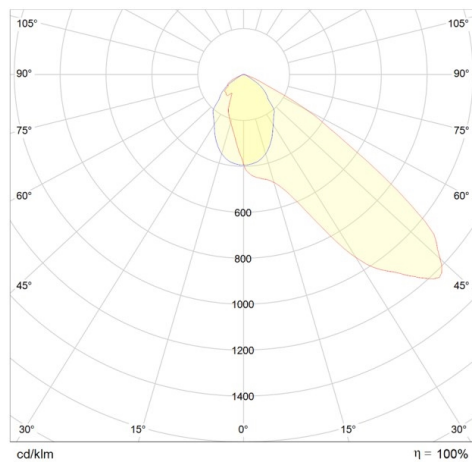

RODIO

125-41491100

MINI RODIO ASYM FLOODLIGHTS made of aluminium, grey, transparent glass beam asymmetric, light output direct, tilting 90°, with converter, dimmability: not dimmable, IP66

DRAWING

TECHNICAL DETAILS

System perform. [W]	73
Bulb type	LED
Luminous flux [lm]	11436
Colour temp. [K]	4000K
CRI	>80
Optics	transparent glass
Converter	with converter
Dimming	not dimmable
Light output	direct
Beam angle [°]	asymmetrisch
Voltage [V]	220-240V 50/60Hz
Material	aluminium
Length [mm]	273
Width [mm]	70
Height [mm]	400
IP protection class	IP66
Voltage class	protection cl. II
Shock resistance	IK08
Net weight [kg]	3,72
Colour lamp	grey
EAN-Number	8012952146011
Lifetime [h]	80 000
Ambient temperature	-20° bis +40°
Energy efficiency cl.	C

LIGHT DISTRIBUTION CURVE

The values are rated values. Power and luminous flux are initially subject to a tolerance of +/- 10%. Colour temperature tolerance: +/- 150 K. The values apply to an ambient temperature of 25°C unless otherwise specified.