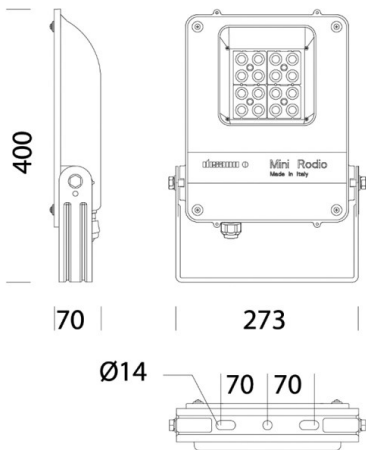

RODIO

125-41494100

MINI RODIO SYM FLOODLIGHTS made of aluminium, grey, transparent glass beam symmetric, light output direct, tilting 90°, with converter, dimmability: not dimmable, IP66

DRAWING

TECHNICAL DETAILS

System perform. [W]	73
Bulb type	LED
Luminous flux [lm]	11213
Colour temp. [K]	4000K
CRI	>80
Optics	transparent glass
Converter	with converter
Dimming	not dimmable
Light output	direct
Beam angle [°]	symmetrisch
Voltage [V]	220-240V 50/60Hz
Material	aluminium
Length [mm]	273
Width [mm]	70
Height [mm]	400
IP protection class	IP66
Voltage class	protection cl. II
Shock resistance	IK08
Net weight [kg]	3,65
Colour lamp	grey
EAN-Number	8012952146110
Lifetime [h]	80 000
Ambient temperature	-20° bis +40°
Energy efficiency cl.	C

LIGHT DISTRIBUTION CURVE

The values are rated values. Power and luminous flux are initially subject to a tolerance of +/- 10%. Colour temperature tolerance: +/- 150 K. The values apply to an ambient temperature of 25°C unless otherwise specified.