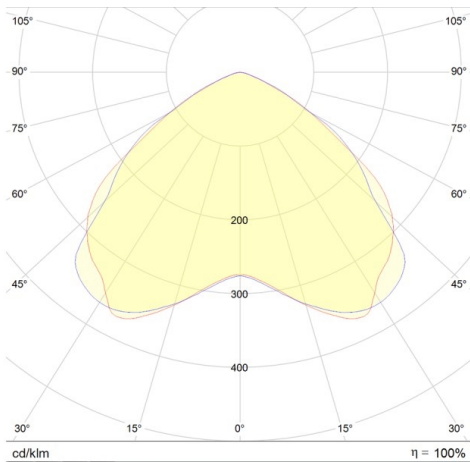

RODIO

125-41494100

MINI RODIO SYM FLOODLIGHTS made of aluminium, grey, transparent glass beam symmetric, light output direct, tilting 90°, with converter, dimmability: not dimmable, IP66

DRAWING

TECHNICAL DETAILS

System perform. [W]	73
Bulb type	LED
Luminous flux [lm]	11213
Colour temp. [K]	4000K
CRI	>80
Optics	transparent glass
Converter	with converter
Dimming	not dimmable
Light output	direct
Beam angle [°]	symmetrisch
Voltage [V]	220-240V 50/60Hz
Material	aluminium
Length [mm]	273
Width [mm]	70
Height [mm]	400
IP protection class	IP66
Voltage class	protection cl. II
Shock resistance	IK08
Net weight [kg]	3,65
Colour lamp	grey
EAN-Number	8012952146110
Lifetime [h]	80 000
Ambient temperature	-20° bis +40°
Energy efficiency cl.	C

LIGHT DISTRIBUTION CURVE

The values are rated values. Power and luminous flux are initially subject to a tolerance of +/- 10%. Colour temperature tolerance: +/- 150 K. The values apply to an ambient temperature of 25°C unless otherwise specified.