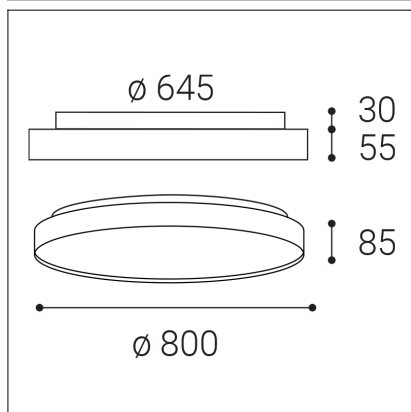

TORO 80 P/N, B

Code:	1276053DT
Color:	BLACK / 9017
Material:	ALUMINIUM/PC
Power:	80+12W
Color temperature:	3000K/4000K
Lumen output:	6900lm
Efficacy:	75lm/W
Color rendering index:	90+
SDCM:	< 3
Light beam angle:	160°
Light distribution:	up / down
Light Source:	LED
Dimmable:	TRIAC
LED lifetime:	L80B20 50.000h
Driver:	2x 950 + 300 mA
Voltage / Frequency:	220-240V/50-60Hz
Dimensions luminaire:	d800x55 + 30 mm
Product weight kg:	6,2 kg
Packing carton:	1
Package dimensions:	840x840x110 mm