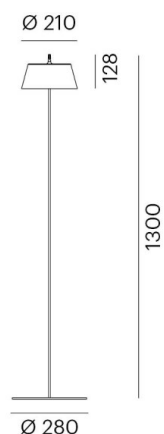

EEDEN M

135-9004966t

EEDEN M F 1 FLOOR LAMP made of aluminium, black, similar to RAL 9005, satined white, accessoire: floor stand, light output direct, battery, dimmability: 3 Step Touch Dim, IP65 11h battery life at 100% luminosity

DRAWING

TECHNICAL DETAILS

System perform. [W]	3,5
Bulb type	LED
Luminous flux [lm]	140
Colour temp. [K]	3000K
CRI	>80
Designer	Serge Cornelissen
Converter	battery
Light output	direct
Voltage [V]	220-240V 50/60Hz
Material	aluminium
Length [mm]	279,6
Height [mm]	1300
Diameter [mm]	280
IP protection class	IP65
Voltage class	protection cl. III
Net weight [kg]	3,45
Colour lamp	black
RAL	9005
Colour of glass/shade	satined white
EAN-Number	9010506463880
Lifetime [h]	25 000
Energy efficiency cl.	F

LIGHT DISTRIBUTION CURVE

The values are rated values. Power and luminous flux are initially subject to a tolerance of +/- 10%. Colour temperature tolerance: +/- 150 K. The values apply to an ambient temperature of 25°C unless otherwise specified.