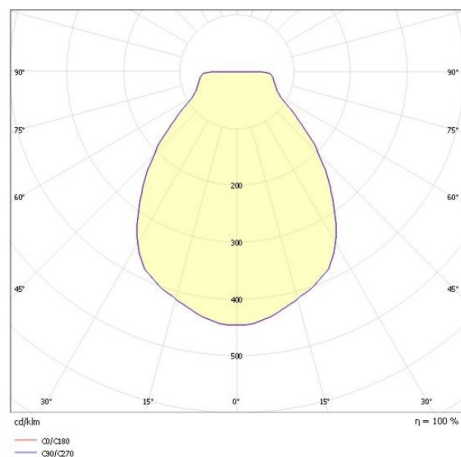

EEDEN M

135-9004966t

EEDEN M F 1 FLOOR LAMP made of aluminium, black, similar to RAL 9005, satined white, accessoire: floor stand, light output direct, battery, dimmability: 3 Step Touch Dim, IP65 11h battery life at 100% luminosity

DRAWING

TECHNICAL DETAILS

System perform. [W]	3,5
Bulb type	LED
Luminous flux [lm]	140
Colour temp. [K]	3000K
CRI	>80
Designer	Serge Cornelissen
Converter	battery
Light output	direct
Voltage [V]	220-240V 50/60Hz
Material	aluminium
Length [mm]	279,6
Height [mm]	1300
Diameter [mm]	280
IP protection class	IP65
Voltage class	protection cl. III
Net weight [kg]	3,45
Colour lamp	black
RAL	9005
Colour of glass/shade	satined white
EAN-Number	9010506463880
Lifetime [h]	25 000
Energy efficiency cl.	F

LIGHT DISTRIBUTION CURVE

The values are rated values. Power and luminous flux are initially subject to a tolerance of +/- 10%. Colour temperature tolerance: +/- 150 K. The values apply to an ambient temperature of 25°C unless otherwise specified.