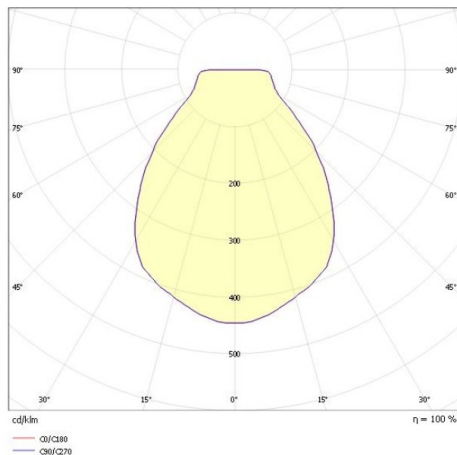

EEDEN M

135-9005366t

EEDEN M F 2 FLOOR LAMP made of aluminium, black, similar to RAL 9005, satined white, accessoire: ground spike, light output direct, battery, dimmability: 3 Step Touch Dim, IP65 11h battery life at 100% luminosity

DRAWING

TECHNICAL DETAILS

System perform. [W]	3,5
Bulb type	LED
Luminous flux [lm]	140
Colour temp. [K]	2700K
CRI	>80
Designer	Serge Cornelissen
Converter	battery
Light output	direct
Voltage [V]	220-240V 50/60Hz
Material	aluminium
Length [mm]	210
Height [mm]	1540
Diameter [mm]	210
IP protection class	IP65
Voltage class	protection cl. III
Net weight [kg]	1,30
Colour lamp	black
RAL	9005
Colour of glass/shade	satined white
EAN-Number	9010506463897
Lifetime [h]	25 000
Energy efficiency cl.	F

LIGHT DISTRIBUTION CURVE

The values are rated values. Power and luminous flux are initially subject to a tolerance of +/- 10%. Colour temperature tolerance: +/- 150 K. The values apply to an ambient temperature of 25°C unless otherwise specified.