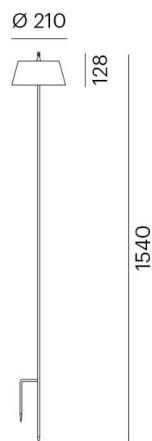

EEDEN M

135-9005366t

EEDEN M F 2 FLOOR LAMP made of aluminium, black, similar to RAL 9005, satined white, accessoire: ground spike, light output direct, battery, dimmability: 3 Step Touch Dim, IP65 11h battery life at 100% luminosity

DRAWING

TECHNICAL DETAILS

System perform. [W]	3,5
Bulb type	LED
Luminous flux [lm]	140
Colour temp. [K]	2700K
CRI	>80
Designer	Serge Cornelissen
Converter	battery
Light output	direct
Voltage [V]	220-240V 50/60Hz
Material	aluminium
Length [mm]	210
Height [mm]	1540
Diameter [mm]	210
IP protection class	IP65
Voltage class	protection cl. III
Net weight [kg]	1,30
Colour lamp	black
RAL	9005
Colour of glass/shade	satined white
EAN-Number	9010506463897
Lifetime [h]	25 000
Energy efficiency cl.	F

LIGHT DISTRIBUTION CURVE

The values are rated values. Power and luminous flux are initially subject to a tolerance of +/- 10%. Colour temperature tolerance: +/- 150 K. The values apply to an ambient temperature of 25°C unless otherwise specified.