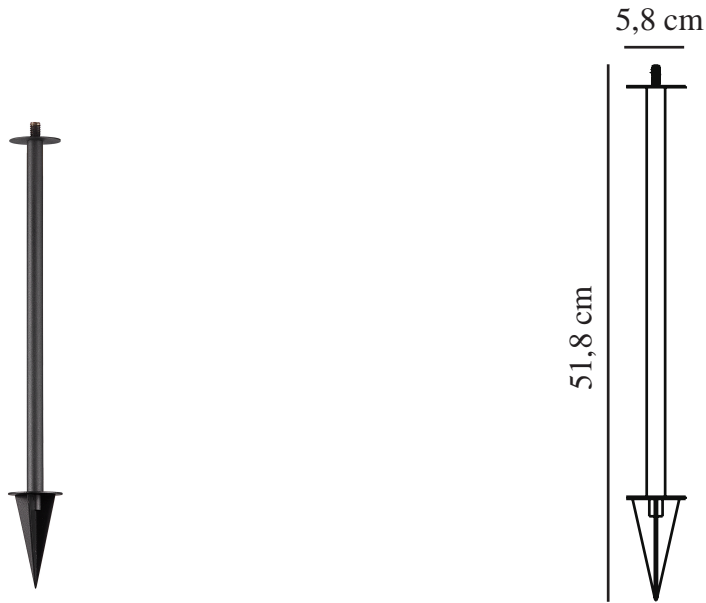

KETTLE TO-GO SPIKE | BATTERY LIGHT | BLACK nordlux®

2018028003

Primary material: Metal
Suitable for Seaside: False
Colour: Black

Height (cm): 51.8
Width (cm): 5.8
Tube Diameter (cm): 1.8
Lenght (cm): 5.8

Sales Box Height (cm): 53.5
Sales Box Width(cm): 6.5
Sales Box Depth (cm): 6.5
Sales Box Volume m³ : 0.0023
Product net weight (kg): 0.27

EAN: 5701581496187
TUN: 2079687
Item Number: 2018028003
Pcs Per Master Carton: 3

• Easy twist mount accessory for Kettle luminaire • Metal spike

The possibilities are endless with the Kettle series, as you can determine the type of lamp you want with the replaceable accessories. Design and functionality are carefully thought through, so the series beautifully illuminates your everyday life - both inside and outside. Kettle is not only decorative, it also provides a good light, and simultaneously the brightness of the light can be adjusted in three levels. The built-in battery has a durability up to five hours at full power and even longer if the light is turned down to a cosy lighting. The battery is easily charged via the included USB cable.