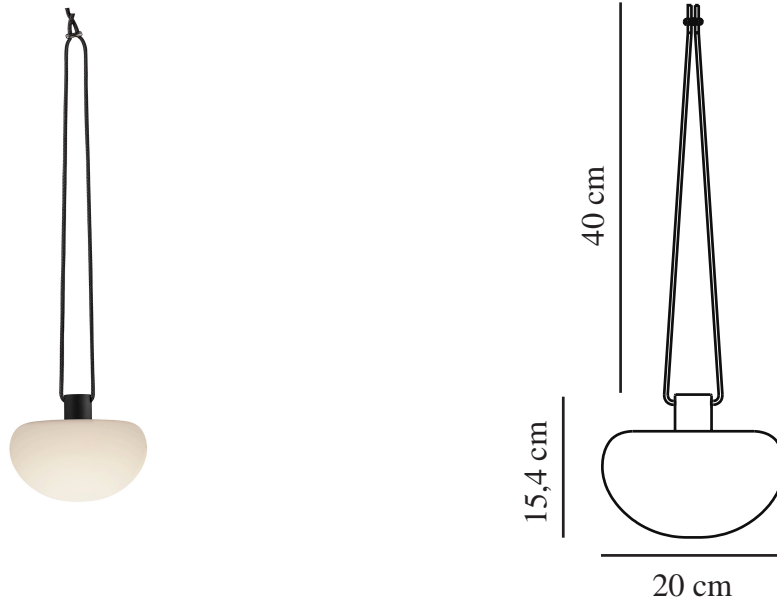

SPONGE PENDANT | BATTERY LIGHT | WHITE

2018103003

nordlux®

Voltage (V): 5 Volt
IP degree: IP65
Class (Class 1, Class 2, Class 3):
Class 3 (12V)
Socket type: LED Module
Dimmerable: True
Switch placement: On the fixture

Primary material: Plastic
Secondary material: Metal
Colour of the cable: Black
Length of the cable (cm): 150
Surface material of the cable:
Plastic
Colour: White

Height (cm): 55.4
Width (cm): 20
Shade Diameter (cm): 20
Length (cm): 20

EAN: 5701581496781
TUN: 2079694
Item Number: 2018103003
Pcs Per Master Carton: 3
Sales Box Height (cm): 17.5
Sales Box Width (cm): 20.5

Sales Box Depth (cm): 20.5
Sales Box Volume m³ : 0.0074
Product net weight (kg): 0.55