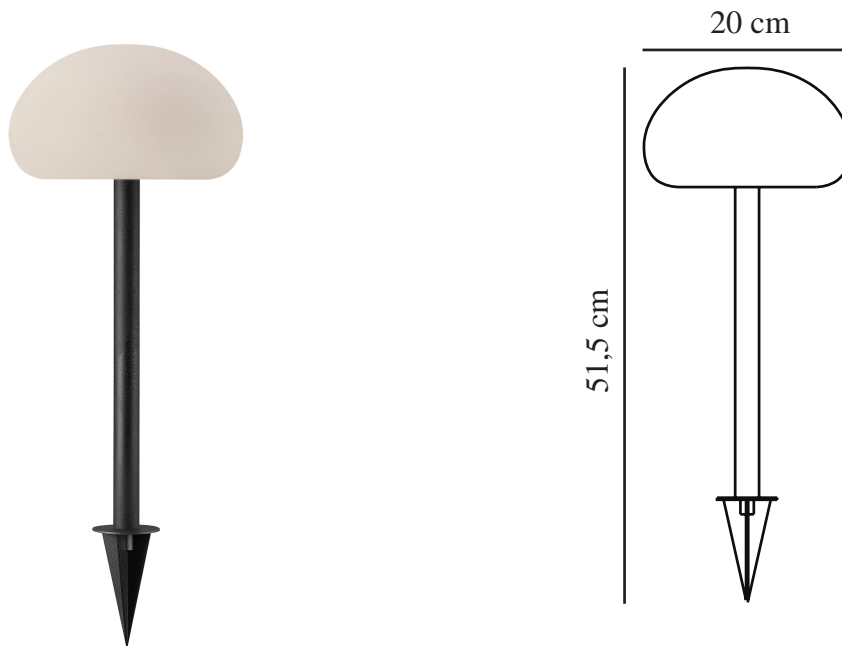

SPONGE SPIKE | BATTERY LIGHT | WHITE

2018128003

nordlux®

Voltage (V): 5 Volt
IP degree: IP65
Class (Class 1, Class 2, Class 3):
Class 3 (12V)
Socket type: LED Module
Dimmerable: True
Switch placement: On the fixture

Primary material: Plastic
Secondary material: Metal
Colour of the cable: Black
Length of the cable (cm): 150
Surface material of the cable:
Plastic
Colour: White

Height (cm): 51.5
Width (cm): 20
Tube Diameter (cm): 2.3
Shade Diameter (cm): 20
Length (cm): 20

EAN: 5701581496880
TUN: 2079696
Item Number: 2018128003
Pcs Per Master Carton: 3
Sales Box Height (cm): 15
Sales Box Width(cm): 24

Sales Box Depth (cm): 23
Sales Box Volume m³ : 0.0083
Product net weight (kg): 0.69