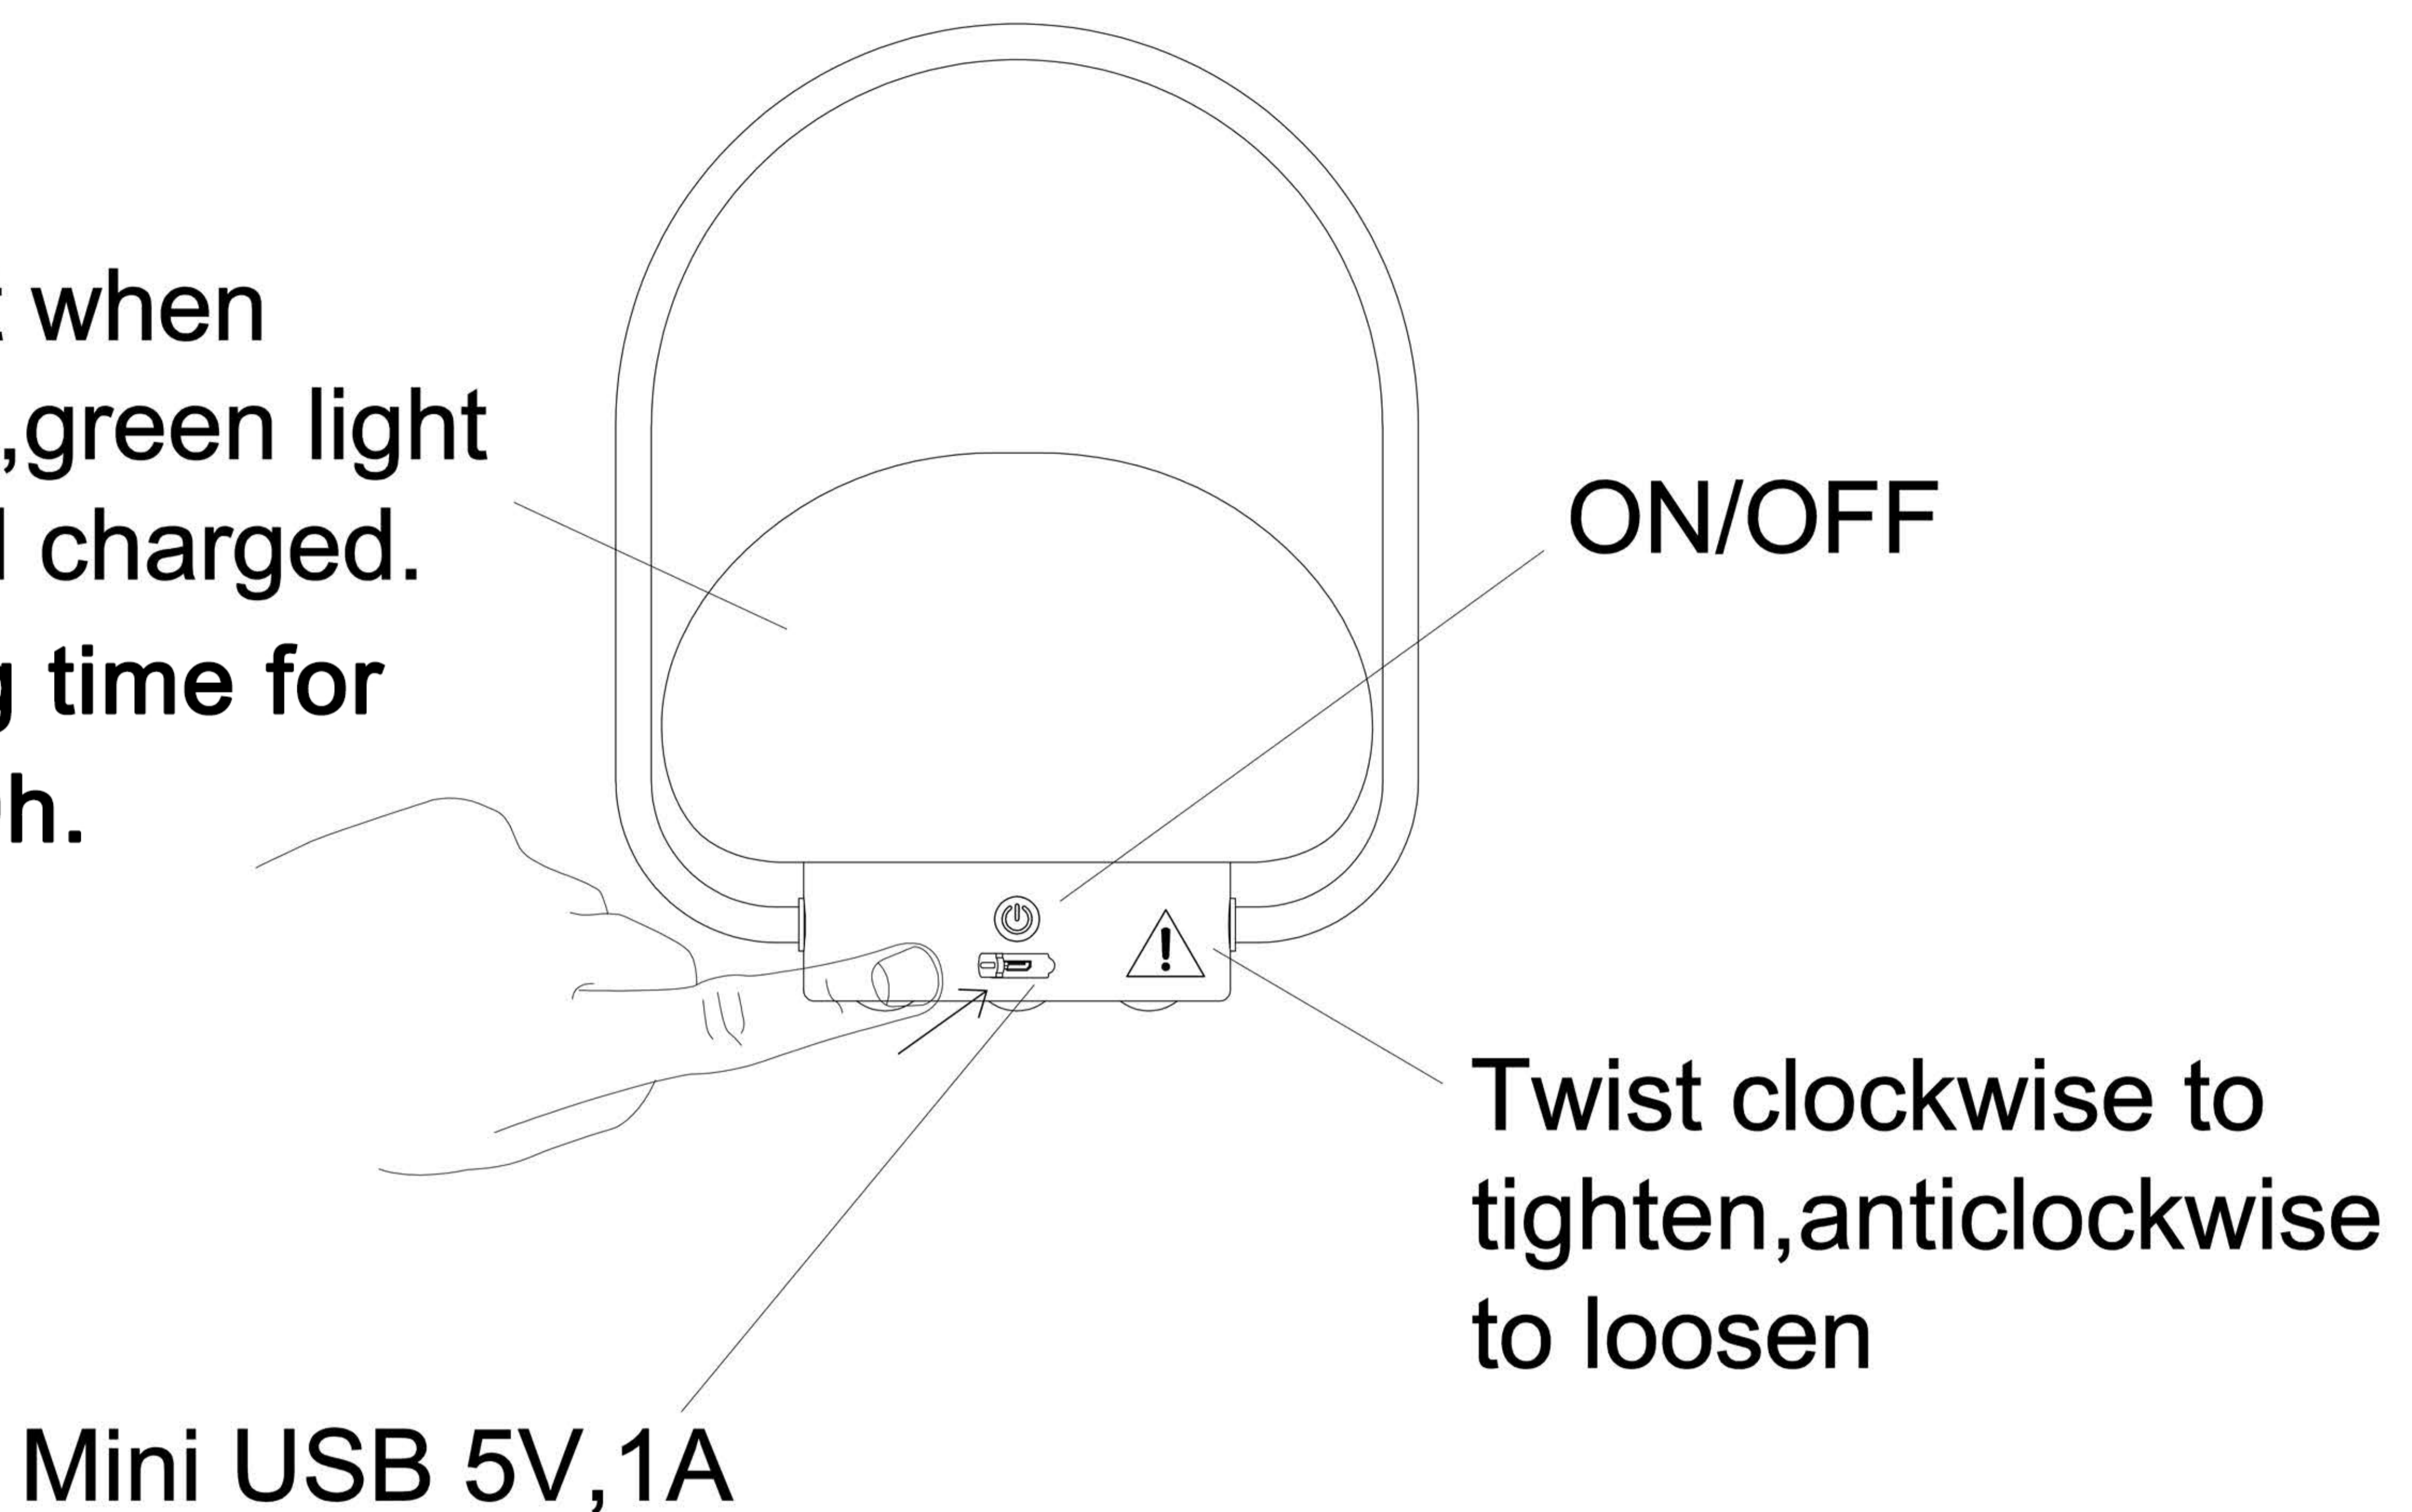

Red light when charging, green light when full charged.  
Charging time for 100%: 10h.

## Warning

\* This luminaire has been designed to be used in operating temperatures between -20° and +45°C. If luminaire is used in other ambient temperatures, the life of the battery may be reduced and not work properly. Don't leave this product under direct sunlight.