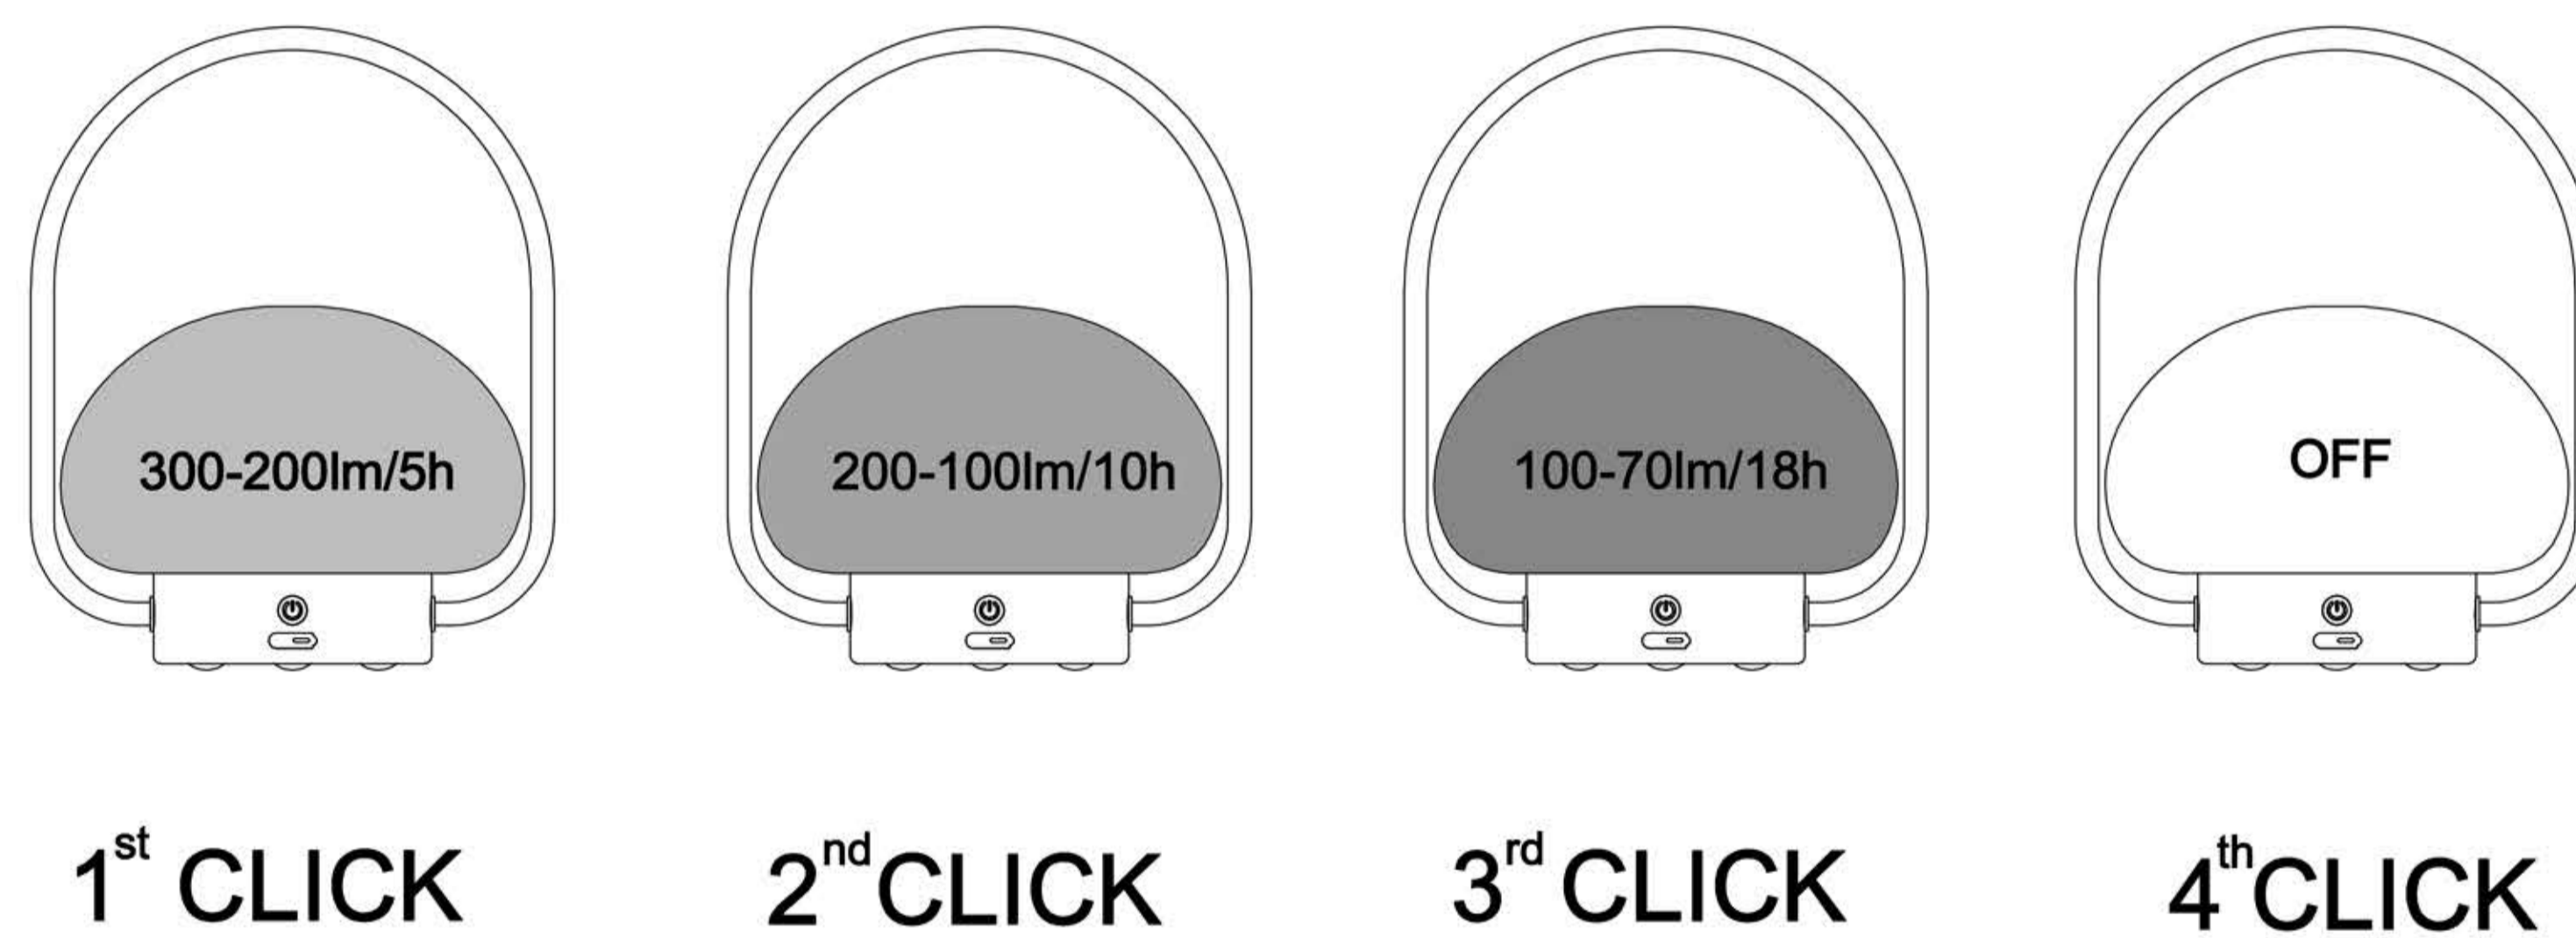

Red light when charging, green light when full charged.  
Charging time for 100%: 10h.

## Warning

\* This luminaire has been designed to be used in operating temperatures between -20° and +45°C. If luminaire is used in other ambient temperatures, the life of the battery may be reduced and not work properly. Don't leave this product under direct sunlight.