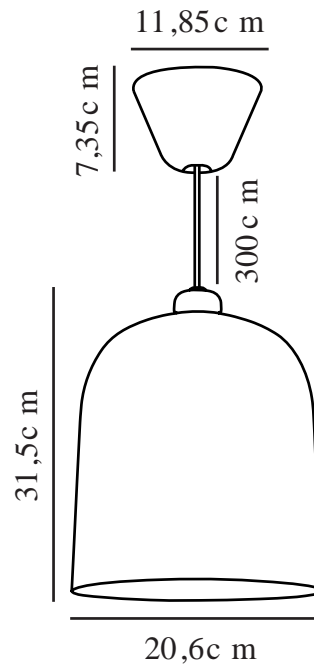

ANGLE E27 | PENDANT | WHITE/TELEGREY

2020673001

Voltage (V): 230 Volt
IP degree: IP20
Maximum bulb wattage (W): 60W
Class (Class 1, Class 2, Class 3):
Class 2 (Double isolated)
Socket type: E27
Dimmerable: Yes with compatible
bulb

Colour: White/Telegrey
Height (cm): 31.5
Shade Diameter (cm): 20.6
EAN: 5704924003028
Item Number: 2020673001

Pcs Per Master Carton: 3
Sales Box Height (cm): 30.5
Sales Box Width(cm): 26
Sales Box Depth (cm): 26
Sales Box Volume m³ : 0.0206
Product net weight (kg): 1.2

Primary material: Metal
Secondary material: Plastic
Colour of the cable: White
Length of the cable (cm): 300
Surface material of the cable:
Textile
Is the cable replaceable: False

- Minimalistic shape and design
- Possible to position pendant in different angles
- Change position with magnet on the cord

Angle is contemporary and exclusive lighting with an industrial look. The special feature of this lamp is the ability to determine the direction of the light via the magnet mounted on the cord. The lamp looks great in clusters of several units which are angled differently. It creates a gorgeous expression and adds a bit of ambience to any room. Designed by Maria Berntsen