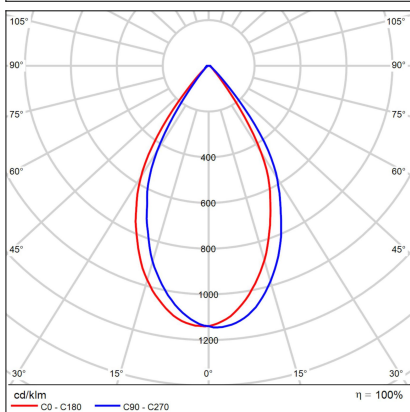

SPOT B, W

Code: 2150521
Color: WHITE / RAL 9016
Material: ALUMINIUM/PMMA
Power: 9W
Color temperature: 2700K
Lumen output: 735lm
Efficacy: 82lm/W
Color rendering index: 90+
SDCM: < 3
Light beam angle: 60°
Light Source: LED
Dimmable: ON/OFF
LED lifetime: L80B20 50.000h
Driver: 200 mA
Voltage / Frequency: 220-240V/50-60Hz
Dimensions luminaire: d82 mm x h52 mm
Product weight kg: 0,25 kg
Packing carton: 1
Package dimensions: 170 mm x 120 mm x 70 mm