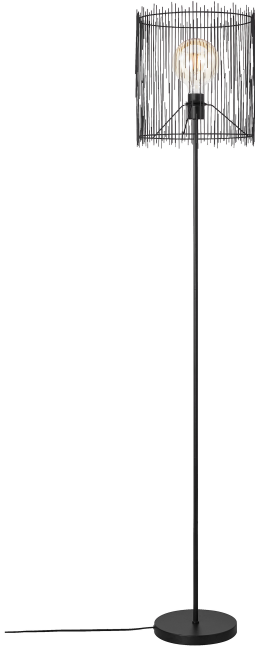

ELVIS | FLOOR LAMP

2212314003

nordlux®

EAN: 5704924009037
Item Number: 2212314003
Pcs Per Master Carton: 2

Sales Box Height (cm): 49
Sales Box Width(cm): 32
Sales Box Depth (cm): 32
Sales Box Volume m³ : 0.0502
Product net weight (kg): 3.64