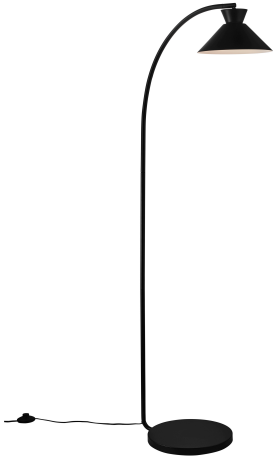

# DIAL | FLOOR LAMP | BLACK

2213394003

nordlux®

Voltage (V): 220-240 Volt  
IP degree: IP20  
Maximum bulb wattage (W): 40W  
Class (Class 1, Class 2, Class 3):  
Class 2 (Double isolated)  
Bulb base: E27  
Switch placement: On the base  
Parallel connection: False

Color: Black  
Height (cm): 150  
Width (cm): 25  
Tube Diameter (cm): 1.6  
Shade Diameter (cm): 25  
Outdoor base dimension (cm): 30  
Length (cm): 25

Item Number: 2213394003  
Pcs Per Master Carton: 2  
Sales Box Height (cm): 67  
Sales Box Width(cm): 34  
Sales Box Depth (cm): 16  
Sales Box Volume m<sup>3</sup> : 0.0364  
Product net weight (kg): 3.6

Primary material: Metal  
Secondary material: Metal  
Color of the cable: Black  
Length of the cable (cm): 150  
Surface material of the cable:  
Plastic  
Is the cable replaceable: False

EAN: 5704924013768  
TUN: 2310300

- Nordic simplicity with clean lines
- Decorative upright effect creating a floating vibe
- Updated look from the fifties and sixties
- Adjustable lamp head for a directional light

Dial is a modern and contemporary family inspired by distinctive lighting designs from the 50s. The style is Nordic and streamlined, with an open and geometric shape that allows for lots of light to shine through. The open shade creates a decorative upright effect when the light is turned on. The curved wall bracket supports the light and elegant expression.