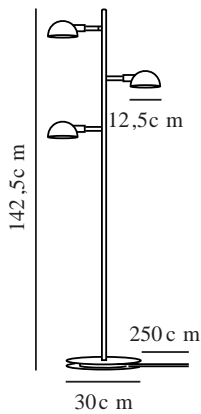

NOMI | FLOOR LAMP | BLACK

2220194003

Voltage (V): 220-240 Volt
IP degree: IP20
Maximum bulb wattage (W): 3x8W
Class (Class 1, Class 2, Class 3):
Class 2 (Double isolated)
Socket type: E14
Switch placement: On the fixture

Height (cm): 142.5
Width (cm): 30
Shade Diameter (cm): 12.5
Outdoor base dimension (cm): 30
Lenght (cm): 30
Tilt Angle (°): 90
Turning Angle (°): 330

Sales Box Height (cm): 78
Sales Box Width(cm): 37
Sales Box Depth (cm): 15.5
Sales Box Volume m³ : 0.0447
Product net weight (kg): 4.33

Primary material: Metal
Secondary material: Plastic
Colour of the cable: Black
Length of the cable (cm): 250
Surface material of the cable:
Textile
Is the cable replaceable: False
Colour: Black

EAN: 5704924010231
Item Number: 2220194003
Pcs Per Master Carton: 2

- Minimalistic design • Adjustable lamp heads
- Perfect reading light • Touch on/off on top of tube

The Nomi series created by Danish designer Bønnelycke MDD is a practical, yet elegant light that is perfect for working or reading. Adjust the three lamp heads up and down to fit your needs and turn the light on and off with a single touch on top of the lamp.