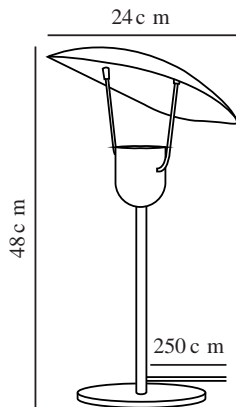

FABIOLA | TABLE LAMP | BLACK

2220245003

Voltage (V): 220-240 Volt
IP degree: IP20
Maximum bulb wattage (W): 40W
Class (Class 1, Class 2, Class 3):
Class 2 (Double isolated)
Socket type: GU10
Switch placement: On the cable

Primary material: Metal
Secondary material: Plastic
Colour of the cable: Black
Length of the cable (cm): 250
Surface material of the cable:
Textile
Is the cable replaceable: False
Colour: Black

Height (cm): 48
Width (cm): 24
Tube Diameter (cm): 1.6
Shade Diameter (cm): 27
Outdoor base dimension (cm): 18
Length (cm): 24

EAN: 5704924010149
Item Number: 2220245003
Pcs Per Master Carton: 3

Sales Box Height (cm): 49
Sales Box Width (cm): 12
Sales Box Depth (cm): 28
Sales Box Volume m³: 0.0165
Product net weight (kg): 1.8

- Modern Italian style • Iconic and sculptural design language
- Soft, indirect light • Elegant brass details