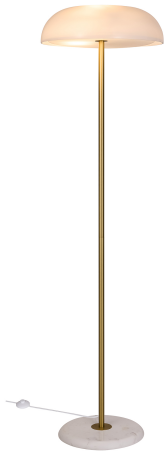

# GLOSSY | FLOOR LAMP | WHITE

2220344001

Voltage (V): 220-240 Volt  
IP degree: IP20  
Maximum bulb wattage (W): 3\*25  
Class (Class 1, Class 2, Class 3):  
Class 2 (Double isolated)  
Socket type: E14  
Switch placement: On the cable  
Parallel connection: False

Height (cm): 143  
Width (cm): 40  
Tube Diameter (cm): 1.9  
Shade Diameter (cm): 40  
Outdoor base dimension (cm): 29  
Length (cm): 40  
Mount directly into insulation:  
False

Pcs Per Master Carton: 1  
Sales Box Height (cm): 63.5  
Sales Box Width(cm): 50.5  
Sales Box Depth (cm): 25.5  
Sales Box Volume m<sup>3</sup> : 0.0818  
Product net weight (kg): 7.5

Primary material: Glass  
Secondary material: Marble  
Colour of the cable: White  
Length of the cable (cm): 250  
Surface material of the cable:  
Textile  
Is the cable replaceable: False  
Colour: White

EAN: 5704924010118  
Item Number: 2220344001

- Sophisticated and elegant design • Exclusive marble, glass and brushed brass
- Soft, diffused light through the opalescent glass shade

Glossy is the epitome of tasteful and sophisticated design. Danish designer Maria Berntsen has created a floor lamp that oozes Nordic minimalism, where the combination of exclusive materials such as marble, brushed brass and opal white glass contributes to an incredibly elegant design. Glossy is named after the shiny surface of the opal white glass, which lets a soft and comfortable light shine through.