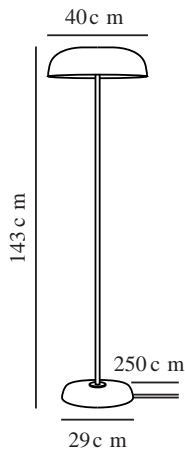

# GLOSSY | FLOOR LAMP | WHITE

2220344001

Voltage (V): 220-240 Volt  
IP degree: IP20  
Maximum bulb wattage (W): 3\*25  
Class (Class 1, Class 2, Class 3):  
Class 2 (Double isolated)  
Socket type: E14  
Switch placement: On the cable  
Parallel connection: False

Height (cm): 143  
Width (cm): 40  
Tube Diameter (cm): 1.9  
Shade Diameter (cm): 40  
Outdoor base dimension (cm): 29  
Length (cm): 40  
Mount directly into insulation:  
False

Pcs Per Master Carton: 1  
Sales Box Height (cm): 63.5  
Sales Box Width(cm): 50.5  
Sales Box Depth (cm): 25.5  
Sales Box Volume m<sup>3</sup> : 0.0818  
Product net weight (kg): 7.5

Primary material: Glass  
Secondary material: Marble  
Colour of the cable: White  
Length of the cable (cm): 250  
Surface material of the cable:  
Textile  
Is the cable replaceable: False  
Colour: White

EAN: 5704924010118  
Item Number: 2220344001

- Sophisticated and elegant design • Exclusive marble, glass and brushed brass
- Soft, diffused light through the opalescent glass shade

Glossy is the epitome of tasteful and sophisticated design. Danish designer Maria Berntsen has created a floor lamp that oozes Nordic minimalism, where the combination of exclusive materials such as marble, brushed brass and opal white glass contributes to an incredibly elegant design. Glossy is named after the shiny surface of the opal white glass, which lets a soft and comfortable light shine through.