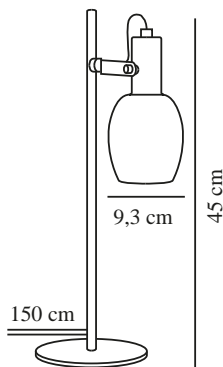

ARILD | TABLE LAMP | BLACK

2312305003

nordlux®

Voltage (V): 220-240 Volt
IP degree: IP20
Maximum bulb wattage (W): 40W
Class (Class 1, Class 2, Class 3):
Class 2 (Double isolated)
Socket type: E14
Switch placement: On the cable
Parallel connection: False

Primary material: Metal
Secondary material: Glass
Colour of the cable: Black
Length of the cable (cm): 150
Surface material of the cable:
Textile
Is the cable replaceable: False
Colour: Black

Height (cm): 45
Width (cm): 26
Tube Diameter (cm): 1.15
Shade Diameter (cm): 9.3
Outdoor base dimension (cm): 15
Length (cm): 26
Mount directly into insulation:
False
Turning Angle (°): 355

EAN: 5704924015786
TUN: 2326254
Item Number: 2312305003

Pcs Per Master Carton: 3
Sales Box Height (cm): 47
Sales Box Width(cm): 11
Sales Box Depth (cm): 17
Sales Box Volume m³ : 0.0088
Product net weight (kg): 1.2