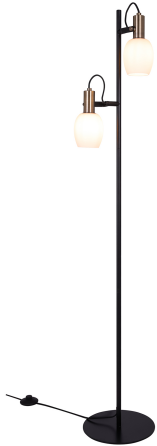

ARILD | FLOOR LAMP | BLACK

2312324003

nordlux®

Voltage (V): 220-240 Volt
IP degree: IP20
Maximum bulb wattage (W): 40W
Class (Class 1, Class 2, Class 3):
Class 2 (Double isolated)
Socket type: E14
Switch placement: On the cable
Parallel connection: False

Primary material: Metal
Secondary material: Glass
Colour of the cable: Black
Length of the cable (cm): 180
Surface material of the cable:
Textile
Is the cable replaceable: False
Colour: Black

Height (cm): 140
Width (cm): 31
Tube Diameter (cm): 1.56
Shade Diameter (cm): 9.3
Outdoor base dimension (cm):
24.7
Length (cm): 31
Mount directly into insulation:
False
Turning Angle (°): 355

- Contemporary style with a touch of industrial detail
- Elegant mix of glass, brownish brass and matte black
- Adjustable lamp heads for a directional light

Arild is a series of lights in a modern design with an industrial touch. The white, round, matte opal glass shade is elegantly complimented by brownish brass details. You can easily adjust the lamp heads for a directional light.

The glass in this lamp is mouth-blown and has been individually hand crafted. Due to this unique process, air bubbles may appear in the glass and the thickness of the glass can also vary. This gives the glass its character and vivid appearance.