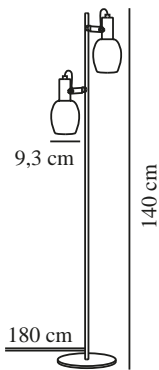

ARILD | FLOOR LAMP | BLACK

2312324003

nordlux®

Voltage (V): 220-240 Volt
IP degree: IP20
Maximum bulb wattage (W): 40W
Class (Class 1, Class 2, Class 3):
Class 2 (Double isolated)
Socket type: E14
Switch placement: On the cable
Parallel connection: False

Primary material: Metal
Secondary material: Glass
Colour of the cable: Black
Length of the cable (cm): 180
Surface material of the cable:
Textile
Is the cable replaceable: False
Colour: Black

Height (cm): 140
Width (cm): 31
Tube Diameter (cm): 1.56
Shade Diameter (cm): 9.3
Outdoor base dimension (cm):
24.7
Length (cm): 31
Mount directly into insulation:
False
Turning Angle (°): 355

EAN: 5704924015793
TUN: 2326256

Item Number: 2312324003
Pcs Per Master Carton: 3
Sales Box Height (cm): 52
Sales Box Width(cm): 15
Sales Box Depth (cm): 27
Sales Box Volume m³ : 0.0211
Product net weight (kg): 3.1