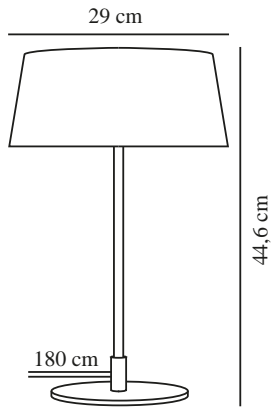

CLASI | TABLE LAMP | BLACK

2312645003

nordlux®

Voltage (V): 220-240 Volt
IP degree: IP20
Maximum bulb wattage (W):
3x10W
Class (Class 1, Class 2, Class 3):
Class 2 (Double isolated)
Socket type: E14
Switch placement: On the cable
Parallel connection: False

Primary material: Metal
Secondary material: Plastic
Colour of the cable: Black
Length of the cable (cm): 180
Surface material of the cable:
Textile
Is the cable replaceable: False
Colour: Black

Height (cm): 44.6
Width (cm): 29
Tube Diameter (cm): 1.35
Shade Diameter (cm): 29
Outdoor base dimension (cm): 18
Lenght (cm): 29

EAN: 5704924015946
TUN: 2326255
Item Number: 2312645003
Pcs Per Master Carton: 3

Sales Box Height (cm): 18.5
Sales Box Width(cm): 32.5
Sales Box Depth (cm): 32.5
Sales Box Volume m³ : 0.0195
Product net weight (kg): 2.6