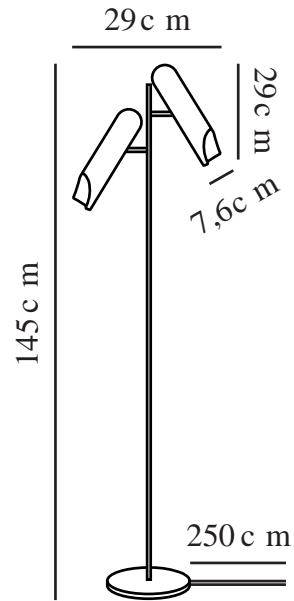

ROCHELLE | FLOOR LAMP | BLACK

2320314003

Voltage (V): 220-240 Volt
IP degree: IP20
Maximum bulb wattage (W): 2x8W
Class (Class 1, Class 2, Class 3):
Class 2 (Double isolated)
Socket type: GU10
Switch placement: On the cable

Height (cm): 145
Width (cm): 29
Tube Diameter (cm): 1.9
Shade Diameter (cm): 7.6
Outdoor base dimension (cm): 25
Length (cm): 29
Tilt Angle (°): 40
Turning Angle (°): 350

Sales Box Height (cm): 76
Sales Box Width(cm): 31.5
Sales Box Depth (cm): 11
Sales Box Volume m³ : 0.0263
Product net weight (kg): 3.95

Primary material: Metal
Secondary material: Plastic
Colour of the cable: Black
Length of the cable (cm): 250
Surface material of the cable:
Textile
Is the cable replaceable: False
Suitable for Seaside: False
Colour: Black

EAN: 5704924015427
Item Number: 2320314003
Pcs Per Master Carton: 2

- Beautiful and minimalist design • Modern Italian design language
- Two adjustable lamp heads

The Rochelle series by Danish designer Charlotte Høncke has a modern Italian design language with two slender, sculptural lamp heads. The adjustable lamp heads can be directed in any way you want, making the lamp perfect for working or reading.