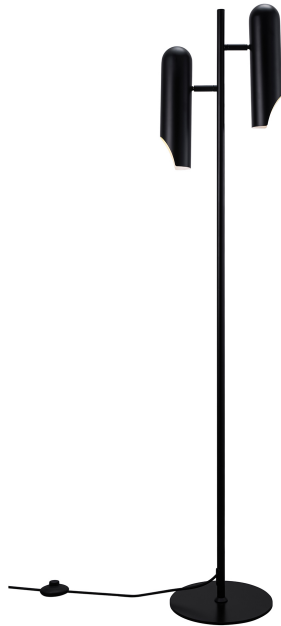

ROCHELLE | FLOOR LAMP | BLACK

2320314003

Voltage (V): 220-240 Volt
IP degree: IP20
Maximum bulb wattage (W): 2x8W
Class (Class 1, Class 2, Class 3):
Class 2 (Double isolated)
Socket type: GU10
Switch placement: On the cable

Height (cm): 145
Width (cm): 29
Tube Diameter (cm): 1.9
Shade Diameter (cm): 7.6
Outdoor base dimension (cm): 25
Length (cm): 29
Tilt Angle (°): 40
Turning Angle (°): 350

Sales Box Height (cm): 76
Sales Box Width(cm): 31.5
Sales Box Depth (cm): 11
Sales Box Volume m³ : 0.0263
Product net weight (kg): 3.95

Primary material: Metal
Secondary material: Plastic
Colour of the cable: Black
Length of the cable (cm): 250
Surface material of the cable:
Textile
Is the cable replaceable: False
Suitable for Seaside: False
Colour: Black

EAN: 5704924015427
Item Number: 2320314003
Pcs Per Master Carton: 2

- Beautiful and minimalist design • Modern Italian design language
- Two adjustable lamp heads

The Rochelle series by Danish designer Charlotte Høncke has a modern Italian design language with two slender, sculptural lamp heads. The adjustable lamp heads can be directed in any way you want, making the lamp perfect for working or reading.