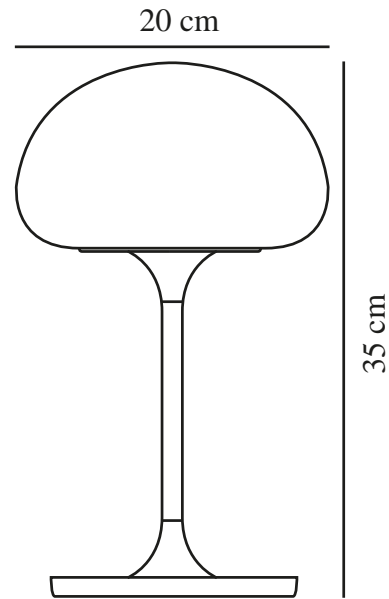

SPONGE ON A STICK | BATTERY LIGHT | BLACK

nordlux®

2320715003

IP degree: IP44
Class (Class 1, Class 2, Class 3):
Class 3 (12V)
Socket type: LED Module
Switch placement: On the base
Parallel connection: False

Primary material: Plastic
Secondary material: Metal
Colour of the cable: Black
Length of the cable (cm): 150
Surface material of the cable:
Plastic
Colour: Black

Height (cm): 35
Width (cm): 20
Shade Diameter (cm): 20
Length (cm): 20

EAN: 5704924014956
TUN: 2310412
Item Number: 2320715003
Pcs Per Master Carton: 3
Sales Box Height (cm): 36
Sales Box Width (cm): 20.5

Sales Box Depth (cm): 20.5
Sales Box Volume m³ : 0.0151
Product net weight (kg): 1