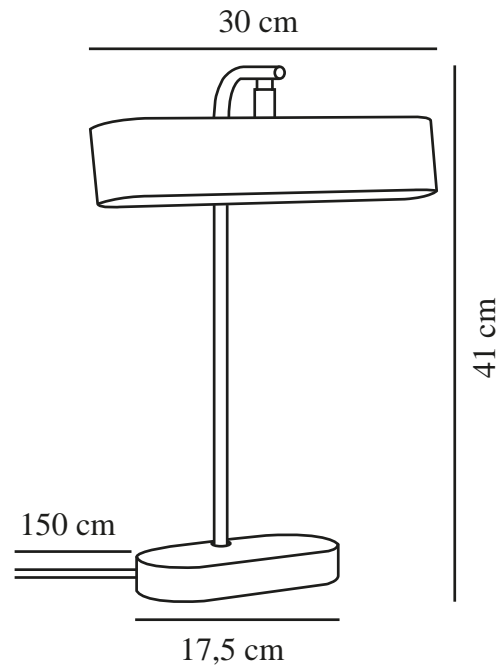

MERLIN | TABLE LAMP | BLACK

2412285003

nordlux®

Voltage (V): 220-240 Volt
IP degree: IP20
Maximum bulb wattage (W): 2X5
Class (Class 1, Class 2, Class 3):
Class 2 (Double isolated)
Socket type: G9
Switch placement: On the cable
Parallel connection: False

Primary material: Metal
Secondary material: Plastic
Colour of the cable: Black
Length of the cable (cm): 150
Surface material of the cable:
Plastic
Is the cable replaceable: False
Colour: Black

Height (cm): 41
Width (cm): 30
Tube Diameter (cm): 1.2
Length (cm): 30
EAN: 5704924018459
TUN: 2378669
Item Number: 2412285003
Pcs Per Master Carton: 3

Sales Box Height (cm): 45
Sales Box Width(cm): 31.5
Sales Box Depth (cm): 15
Sales Box Volume m³ : 0.0213
Product net weight (kg): 2.2

- Minimalist style
- Adjustable lamp for directional light
- A modern interpretation of the library light