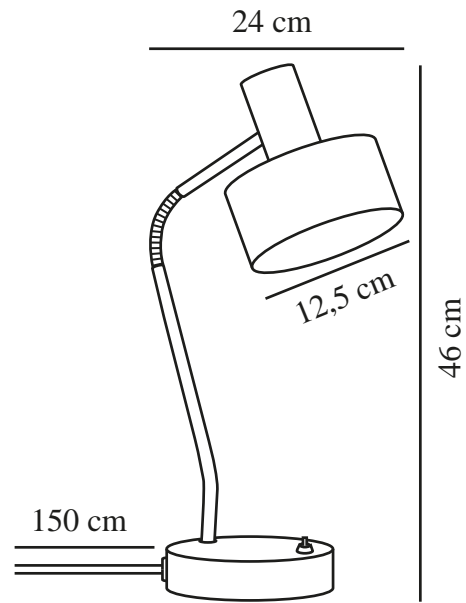

# MATIS | TABLE LAMP | BLACK

2412305003

nordlux®

Voltage (V): 220-240 Volt  
IP degree: IP20  
Maximum bulb wattage (W): 15 W  
Class (Class 1, Class 2, Class 3):  
Class 2 (Double isolated)  
Socket type: E27  
Switch placement: On the  
tabel/ground base  
Parallel connection: False

Primary material: Metal  
Secondary material: Plastic  
Colour of the cable: Black  
Length of the cable (cm): 150  
Surface material of the cable:  
Plastic  
Is the cable replaceable: False

Colour: Black  
Height (cm): 46  
Width (cm): 24  
Tube Diameter (cm): 1.2  
Shade Diameter (cm): 12.5  
Lenght (cm): 24

EAN: 5704924018466  
TUN: 2378668  
Item Number: 2412305003

Pcs Per Master Carton: 3  
Sales Box Height (cm): 32.5  
Sales Box Width(cm): 24.5  
Sales Box Depth (cm): 19  
Sales Box Volume m<sup>3</sup> : 0.0151  
Product net weight (kg): 1.86

- Minimalist style
- Adjustable lamp for directional light
- Light also shines through the top of the shade

Matis is perfect for your desk, sideboard or any other place in your home that needs a minimalist and practical table lamp. The small holes on top of the shade create a beautiful light effect. The flexible shade can be adjusted to create the perfect light for reading, working or just a cosy background ambience.