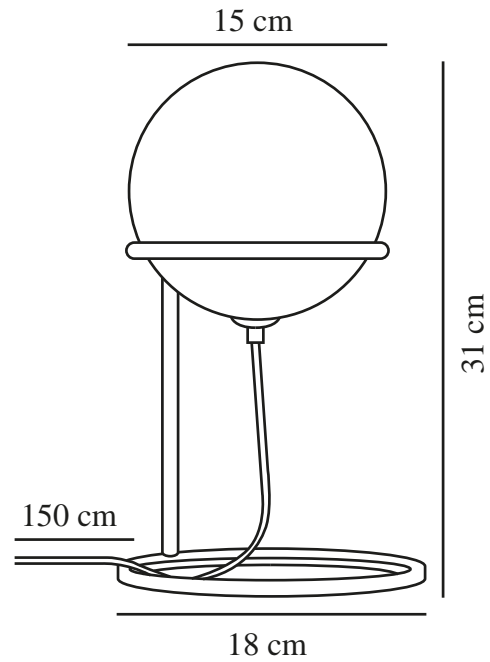

WILSON | TABLE LAMP | BLACK

2412575003

nordlux®

Voltage (V): 220-240 Volt
IP degree: IP20
Maximum bulb wattage (W): 5
Class (Class 1, Class 2, Class 3):
Class 2 (Double isolated)
Socket type: G9
Switch placement: On the cable
Parallel connection: False

Primary material: Glass
Secondary material: Metal
Colour of the cable: Black
Length of the cable (cm): 150
Surface material of the cable:
Plastic
Is the cable replaceable: False
Colour: Black

Height (cm): 30.8
Width (cm): 18
Shade Diameter (cm): 15
Length (cm): 18
EAN: 5704924018633
TUN: 2378670
Item Number: 2412575003
Pcs Per Master Carton: 3

Sales Box Height (cm): 21
Sales Box Width(cm): 19
Sales Box Depth (cm): 19
Sales Box Volume m³ : 0.0076
Product net weight (kg): 0.58

• Modern minimalist style • Adjustable shade position

The contemporary Wilson series features a black metal frame supporting a glass globe shade. Wilson creates a cosy ambiance wherever it's placed, emitting a soft and gentle light that spreads throughout the room. The glass shade can be adjusted to suit your needs.