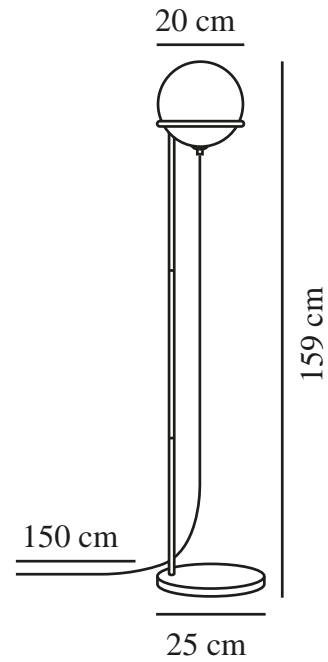

# WILSON | FLOOR LAMP | BLACK

2412594003

nordlux®

Voltage (V): 220-240 Volt  
IP degree: IP20  
Maximum bulb wattage (W): 5W  
Class (Class 1, Class 2, Class 3):  
Class 2 (Double isolated)  
Socket type: G9  
Switch placement: On the cable  
Parallel connection: False

Primary material: Glass  
Secondary material: Metal  
Colour of the cable: Black  
Length of the cable (cm): 150  
Surface material of the cable:  
Plastic  
Is the cable replaceable: False  
Colour: Black

Height (cm): 159  
Width (cm): 25  
Shade Diameter (cm): 20  
Length (cm): 25  
EAN: 5704924018640  
TUN: 2378671  
Item Number: 2412594003  
Pcs Per Master Carton: 2

Sales Box Height (cm): 29.5  
Sales Box Width(cm): 33  
Sales Box Depth (cm): 27  
Sales Box Volume m<sup>3</sup> : 0.0263  
Product net weight (kg): 3.62

• Modern minimalist style • Adjustable shade position

The contemporary Wilson series features a black metal frame supporting a glass globe shade. Wilson creates a cosy ambiance wherever it's placed, emitting a soft and gentle light that spreads throughout the room. The glass shade can be adjusted to suit your needs.