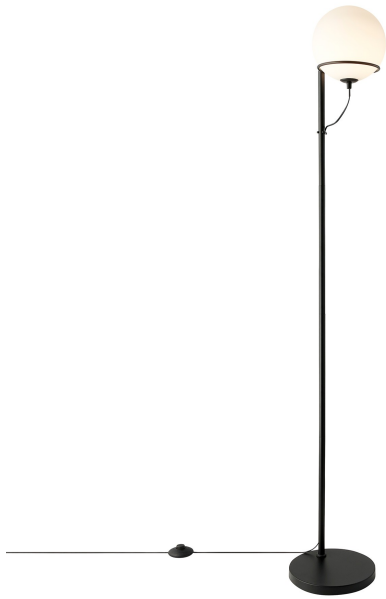

# WILSON | FLOOR LAMP | BLACK

2412594003

nordlux®

Voltage (V): 220-240 Volt  
IP degree: IP20  
Maximum bulb wattage (W): 5W  
Class (Class 1, Class 2, Class 3):  
Class 2 (Double isolated)  
Socket type: G9  
Switch placement: On the cable  
Parallel connection: False

Primary material: Glass  
Secondary material: Metal  
Colour of the cable: Black  
Length of the cable (cm): 150  
Surface material of the cable:  
Plastic  
Is the cable replaceable: False  
Colour: Black

Height (cm): 159  
Width (cm): 25  
Shade Diameter (cm): 20  
Length (cm): 25  
EAN: 5704924018640  
TUN: 2378671  
Item Number: 2412594003  
Pcs Per Master Carton: 2

Sales Box Height (cm): 29.5  
Sales Box Width(cm): 33  
Sales Box Depth (cm): 27  
Sales Box Volume m<sup>3</sup> : 0.0263  
Product net weight (kg): 3.62

• Modern minimalist style • Adjustable shade position

The contemporary Wilson series features a black metal frame supporting a glass globe shade. Wilson creates a cosy ambiance wherever it's placed, emitting a soft and gentle light that spreads throughout the room. The glass shade can be adjusted to suit your needs.