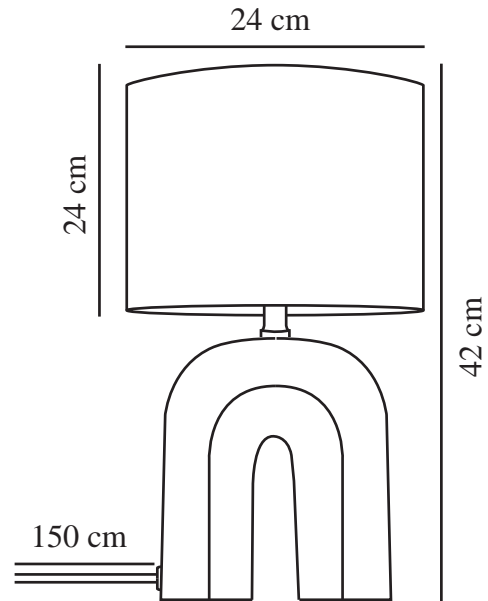

# HAZE | TABLE LAMP | BEIGE

2412705009

nordlux®

Voltage (V): 220-240 Volt  
IP degree: IP20  
Maximum bulb wattage (W): 40  
Class (Class 1, Class 2, Class 3):  
Class 2 (Double isolated)  
Socket type: E27  
Switch placement: On the cable  
Parallel connection: False

Primary material: Ceramic  
Secondary material: Textile  
Colour of the cable: White  
Length of the cable (cm): 150  
Surface material of the cable:  
Plastic  
Is the cable replaceable: False  
Colour: Beige

Height (cm): 42  
Width (cm): 24  
Shade Height (cm): 24  
Length (cm): 24

EAN: 5704924018770  
TUN: 2378667  
Item Number: 2412705009  
Pcs Per Master Carton: 3

Sales Box Height (cm): 38  
Sales Box Width(cm): 25  
Sales Box Depth (cm): 25  
Sales Box Volume m<sup>3</sup> : 0.0238  
Product net weight (kg): 1.55