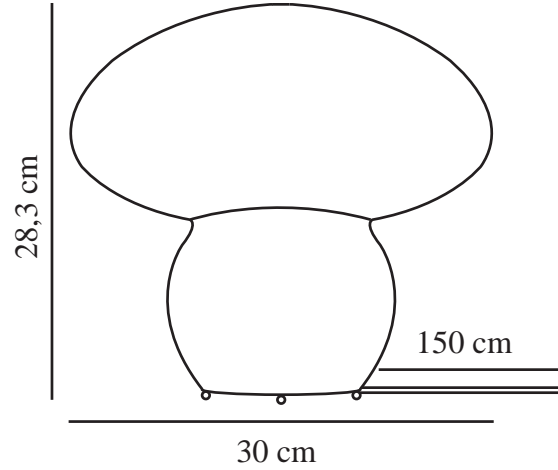

# ALLIE | TABLE LAMP | NATURE

2412765060

nordlux®

Voltage (V): 220-240 Volt  
IP degree: IP20  
Maximum bulb wattage (W): 25  
Class (Class 1, Class 2, Class 3):  
Class 2 (Double isolated)  
Socket type: E27  
Switch placement: On the cable  
Parallel connection: False

Height (cm): 28.8  
Width (cm): 30  
Shade Diameter (cm): 30  
Length (cm): 30  
EAN: 5704924018794  
TUN: 2378666  
Item Number: 2412765060  
Pcs Per Master Carton: 3

Sales Box Height (cm): 31  
Sales Box Width(cm): 31  
Sales Box Depth (cm): 31  
Sales Box Volume m<sup>3</sup> : 0.0298  
Product net weight (kg): 0.7

Primary material: Rattan  
Secondary material: Metal  
Colour of the cable: White  
Length of the cable (cm): 150  
Surface material of the cable:  
Textile  
Is the cable replaceable: False  
Colour: Nature