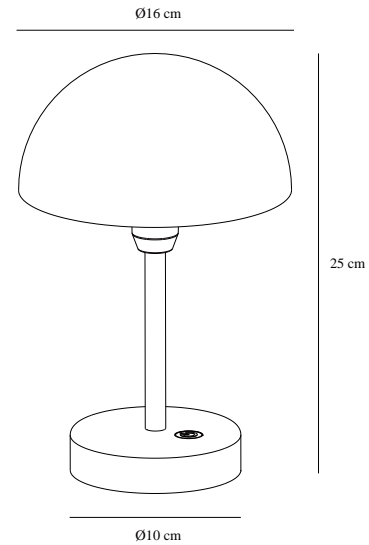

ELLEN TO-GO | BATTERY LIGHT | WHITE

2418015001

nordlux®

Voltage (V): 3,7 Volt
IP degree: IP44
Class (Class 1, Class 2, Class 3):
Class 3 (12V)
Socket type: LED Module
Switch placement: On the
tabel/ground base
Parallel connection: False

Primary material: Aluminium
Secondary material: Plastic
Colour of the cable: Black
Length of the cable (cm): 100
Surface material of the cable:
Plastic
Is the cable replaceable: False
Colour: White

Height (cm): 25
Shade Diameter (cm): 16
EAN: 5704924017476
TUN: 2366792
Item Number: 2418015001
Pcs Per Master Carton: 3
Sales Box Height (cm): 27.5

Sales Box Width(cm): 19.5
Sales Box Depth (cm): 19.5
Sales Box Volume m³ : 0.0105
Product net weight (kg): 0.62

Brightness of light (Lumen): 300
Colour temperature (Kelvin):
3000K
Ra-value : 80
Lifetime (hours): 30000
Battery lasting time for each
lumen: 300lm, 4h; 200lm, 6h;
100lm, 12h
Battery recharging 0%-100% (h):
3
Energy class: F
Actual watt (W): 2.8

- Pleasant, downward-facing light
- Long battery life
- High lumen output with 3-step dimming
- Suitable for in- and outdoor use (IP44)
- Charging dock included
- 5-year LED guarantee

With references to minimalist and timeless Scandinavian design, Ellen fits beautifully into most surroundings. This portable "mini version" can be used both indoors and outdoors and can be dimmed in three steps to set the perfect mood. The battery can easily be charged by placing the lamp on the charging dock included.