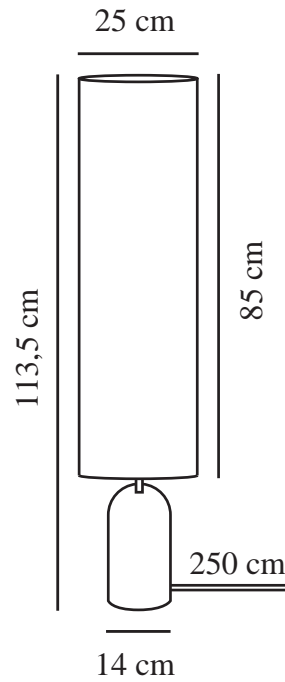

# TALLI | FLOOR LAMP | BROWN

2420054018

Voltage (V): 220-240 Volt  
IP degree: IP20  
Maximum bulb wattage (W): 40W  
Class (Class 1, Class 2, Class 3):  
Class 2 (Double isolated)  
Socket type: E27  
Switch placement: On the cable  
Parallel connection: False

Primary material: Tyvek  
Secondary material: Metal  
Colour of the cable: Black  
Length of the cable (cm): 250  
Surface material of the cable:  
Textile  
Is the cable replaceable: False  
Colour: Brown

Height (cm): 113.5  
Width (cm): 25  
Tube Diameter (cm): 1.56  
Shade Diameter (cm): 25  
Shade Height (cm): 85  
Length (cm): 25

EAN: 5704924018282  
Item Number: 2420054018  
Pcs Per Master Carton: 2

Sales Box Height (cm): 53  
Sales Box Width (cm): 30  
Sales Box Depth (cm): 30  
Sales Box Volume m<sup>3</sup>: 0.0477  
Product net weight (kg): 4.19

- Soft and diffused light • Perfect for lighting up a dark corner
- Mix of Tyvek and metal