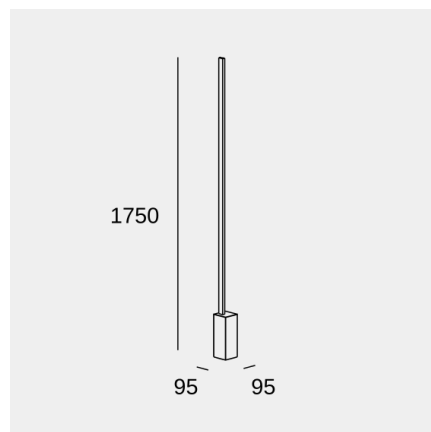

### Technical features

Luminaire total power: 29.5W

Real lumens: 2248

Real lm/W: 76

Correlated Colour Temperature (CCT): LED warm-white 3000K

Lens / reflector angle: FLOOD 89°

Structure material: Aluminium

Structure finish: White

### Luminotechnic features

CRI: 80

MacAdam steps: 5

Photobiological risk: RGO

Lampholder	Quantity	Light source power (W)
LED	1	27W

Image may not match reference. LedsC4 reserves the right to amend any of the product's components. The data related to flux, power and colour temperature may be subject to changes made by the manufacturer.