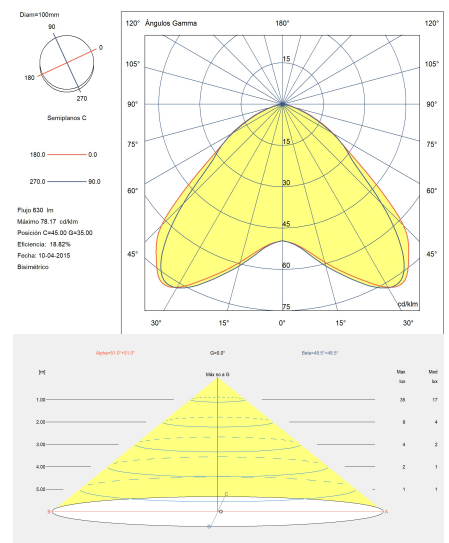

Structure finish: Brown

Max. size of light bulb: 125/80 mm

Recommended light bulb: E27

Voltage / frequency: 100-240V/50-60Hz

Warranty: 5 años

Easily recyclable luminaire

Luminotechnic features

UGR crosswise: 18.8

UGR lengthwise: 18.6

Lampholder	Quantity	Light source power (W)
E27	1	Max. power 15W

Image may not match reference. LedsC4 reserves the right to amend any of the product's components. The data related to flux, power and colour temperature may be subject to changes made by the manufacturer.