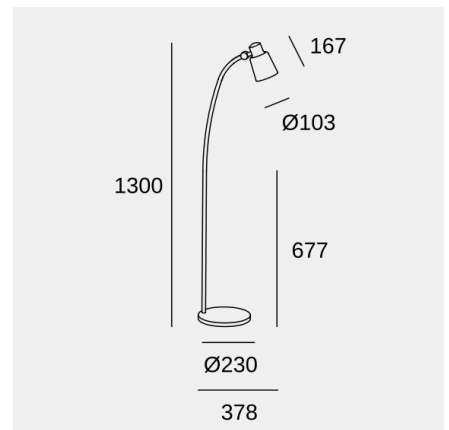

Funk

Manel Llusçà

Floor lamp Funk E27 15 Brown 119lm

Technical features

Luminaire total power: 15W

Real lumens: 119

Real lm/W: 8

Structure material: Steel

Structure finish: Brown

Max. size of light bulb: 125/80 mm

Recommended light bulb: E27

Voltage / frequency: 100-240V/50-60Hz

Warranty: 5 años

Easily recyclable luminaire

Luminotechnic features

UGR crosswise: 18.8

UGR lengthwise: 18.6

Lampholder	Quantity	Light source power (W)
E27	1	Max. power 15W

Image may not match reference. LedsC4 reserves the right to amend any of the product's components. The data related to flux, power and colour temperature may be subject to changes made by the manufacturer.

Funk

Manel Llusçà

Floor lamp Funk E27 15 Brown 119lm

Logistics

x 2

Net weight (kg): 4.2

Packaged weight (kg): 4.98

Packaging: 310mm x 140mm x 680mm