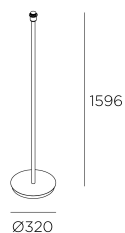

Deluxe

Ramon Camps

25-4919-21-82

Floor lamp Deluxe E27 100 Chrome Black. Shade not included.

TECHNICAL FEATURES

IP20

Power (W) : Max. power 100W

Total power consumption of light (W) : 100W

Structure material : Steel

Structure finish : Chrome

Recommended light bulb : E27

Voltage / frequency : 100-240V/50-60Hz

Warranty : 5 Years

Max. temperature : 25°C

Energy efficiency : Light bulb not included

LUMINOTECHNIC FEATURES

Lampholder: 1 x E27

LOGISTICS

Net weight (kg): 5.89

Packaged weight (kg): 8.36

Packaging: 400mm x 120mm x 1430mm

2 Un